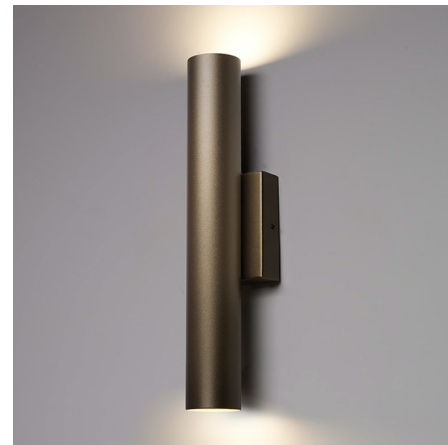

## Cylo Cylinder Wall Sconce By UltraLights

### Description

The Cylo Cylinder Wall Sconce brings crisp lines and a sleek vibe to your space. Its cylindrical body emits light up and down, creating a warm glow in your area. Features Opal acrylic diffusers with a Cast Bronze, Dark Iron, Black Pearl, Black, Bronze Age, Chestnut, Chrome, Empire Bronze, Medieval Bronze, New Brass, Smokey Brass, Satin Pewter, or Smoked Silver finishes. Available with an integrated LED light source or retrofit E26 LED bulbs. ADA compliant. Damp location rated. Made in the USA. UL listed.

Shown in bronze age / opal

### Specifications

COLOR	Opal
BODY FINISH	Bronze Age
WATTAGE	40W
DIMMER	0-10V
DIMENSIONS	4.75"W x 19.5"H x 4"D
BULB INCLUDED	2 x A19/Medium (E26)/20W/120V LED
COUNTRY OF ORIGIN	United States