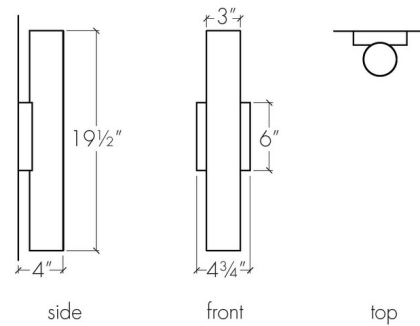

### Specifications

COLOR	Opal
BODY FINISH	Bronze Age
WATTAGE	40W
DIMMER	0-10V
DIMENSIONS	4.75"W x 19.5"H x 4"D
BULB INCLUDED	2 x A19/Medium (E26)/20W/120V LED
COUNTRY OF ORIGIN	United States

### Technical Information

PRODUCT DIMENSIONS	Backplate: 4.75" x 6"
--------------------	-----------------------

CLICK TO VIEW PRODUCT

Notes: