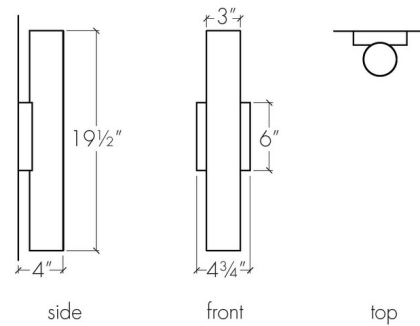

Shown in cast bronze / opal

Specifications

COLOR	Opal
BODY FINISH	Cast Bronze
WATTAGE	33.6W
DIMMER	Low Voltage Electronic
DIMENSIONS	4.75"W x 19.5"H x 4"D
INTEGRATED LED MODULE	2 x LED/16.8W/120-277V LED
COUNTRY OF ORIGIN	United States