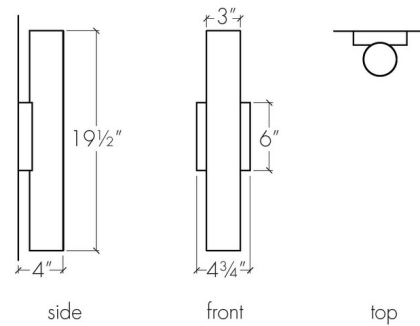

Specifications

COLOR	Opal
BODY FINISH	Cast Bronze
WATTAGE	33.6W
DIMMER	Low Voltage Electronic
DIMENSIONS	4.75"W x 19.5"H x 4"D
INTEGRATED LED MODULE	2 x LED/16.8W/120-277V LED
COUNTRY OF ORIGIN	United States

Technical Information

LAMP COLOR	3000K
LUMENS/WATT	140.60
LUMINOUS FLUX	2362 lumens

CLICK TO VIEW PRODUCT

Notes: