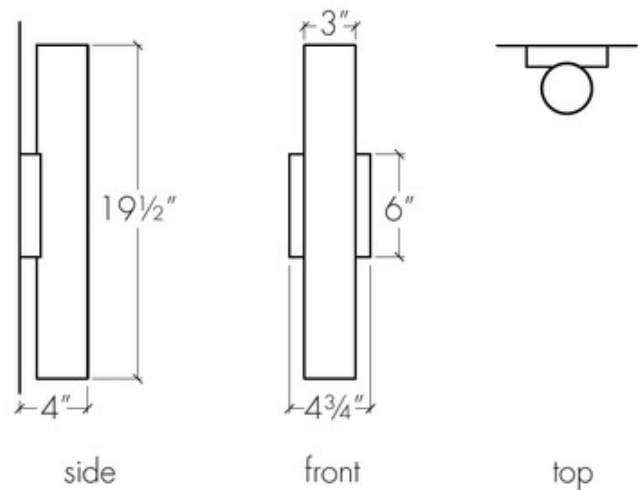

Technical Information

LUMINOUS FLUX	2362 lumens
LUMENS/WATT	140.60
LAMP COLOR	3000K

SPEC # ULT880316

COMPANY	PROJECT	FIXTURE TYPE	APPROVED BY	DATE