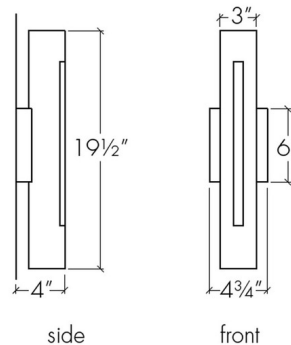

### Specifications

COLOR	Opal
BODY FINISH	Black Pearl
WATTAGE	16.8W
DIMMER	Low Voltage Electronic
DIMENSIONS	4.75"W x 19.5"H x 4"D
INTEGRATED LED MODULE	2 x LED/8.4W/120-277V LED
COUNTRY OF ORIGIN	United States

### Technical Information

PRODUCT DIMENSIONS	Backplate: 4.75" x 6"
LAMP COLOR	3000K
LUMENS/WATT	140.60
LUMINOUS FLUX	1181 lumens

CLICK TO VIEW PRODUCT

Notes: