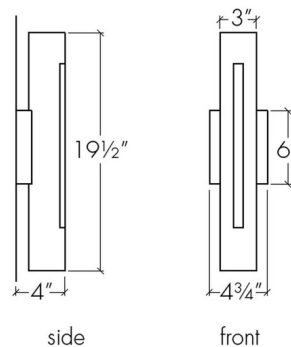

Shown in black pearl / opal

Specifications

COLOR	Opal
BODY FINISH	Black Pearl
WATTAGE	16.8W
DIMMER	0-10V
DIMENSIONS	4.75"W x 19.5"H x 4"D
INTEGRATED LED MODULE	2 x LED/8.4W/120-277V LED
COUNTRY OF ORIGIN	United States

Technical Information

PRODUCT DIMENSIONS	Backplate: 4.75" x 6"
LAMP COLOR	3000K
LUMENS/WATT	140.60
LUMINOUS FLUX	1181 lumens

CLICK TO VIEW PRODUCT

Notes: