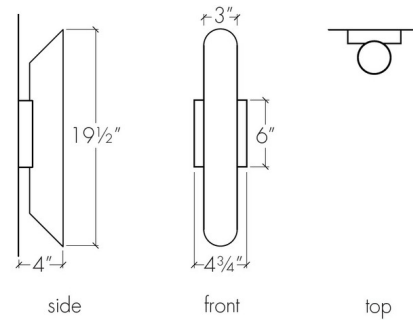

Description

The Cylo Slanted Cylinder Outdoor Wall Sconce brings a simple look and a clean vibe to your exterior space. Its cylindrical body emits light up and down, creating a warm glow in your area. Features Opal acrylic diffusers with a Satin Pewter, Cast Bronze, Dark Iron, Black Pearl, Black, Bronze Age, Chestnut, Chrome, Empire Bronze, Medieval Bronze, New Brass, Smokey Brass, or Smoked Silver finishes. ADA compliant. Wet location rated. Made in the USA. UL listed.

Shown in satin pewter / opal

Specifications

COLOR	Opal
BODY FINISH	Satin Pewter
WATTAGE	16.8W
DIMMER	Low Voltage Electronic
DIMENSIONS	4.75"W x 19.5"H x 4"D
INTEGRATED LED MODULE	2 x LED/8.4W/120-277V LED
COUNTRY OF ORIGIN	United States

Technical Information

PRODUCT DIMENSIONS	Backplate: 4.75" x 6"
LAMP COLOR	3000K
LUMENS/WATT	281.19
LUMINOUS FLUX	2362 lumens

CLICK TO VIEW PRODUCT

Notes: