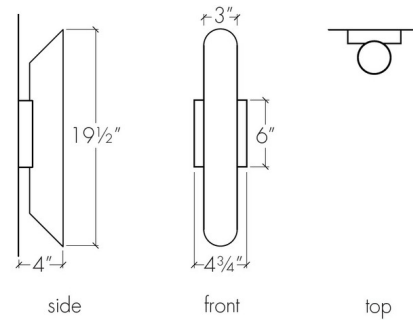

Description

The Cylo Slanted Cylinder Wall Sconce brings a simple look and a clean vibe to your space. Its cylindrical body emits light up and down, creating a warm glow in your area. Features Opal acrylic diffusers with a Satin Pewter, Cast Bronze, Dark Iron, Black Pearl, Black, Bronze Age, Chestnut, Chrome, Empire Bronze, Medieval Bronze, New Brass, Smokey Brass, or Smoked Silver finishes. ADA compliant. Damp location rated. Made in the USA. UL listed.

Shown in satin pewter / opal

Specifications

COLOR	Opal
BODY FINISH	Satin Pewter
WATTAGE	40W
DIMMER	Standard 120V
DIMENSIONS	4.75"W x 4.75"H x 4"D
BULB INCLUDED	2 x A19/Medium (E26)/20W/120V LED
COUNTRY OF ORIGIN	United States

Technical Information

PRODUCT DIMENSIONS Backplate: 4.75" x 6"

CLICK TO VIEW PRODUCT

Notes: