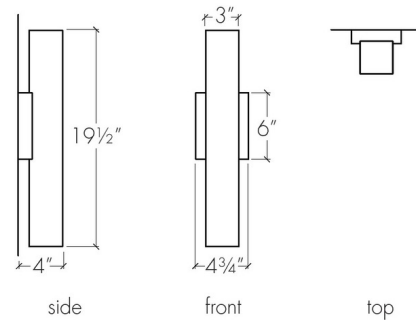

### Specifications

COLOR	Opal
BODY FINISH	Cast Bronze
WATTAGE	33.6W
DIMMER	Low Voltage Electronic
DIMENSIONS	4.75"W x 19.5"H x 4"D
INTEGRATED LED MODULE	2 x LED/16.8W/120-277V LED
COUNTRY OF ORIGIN	United States

### Technical Information

PRODUCT DIMENSIONS	Backplate: 4.75" x 6"
LAMP COLOR	3000K
LUMENS/WATT	140.60
LUMINOUS FLUX	2362 lumens

CLICK TO VIEW PRODUCT

Notes: