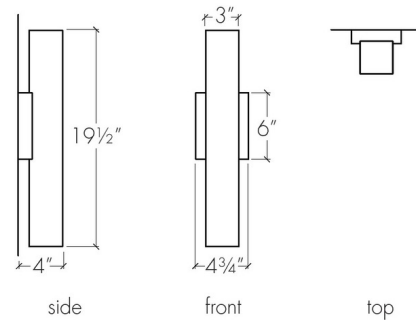

### Specifications

COLOR	Opal
BODY FINISH	Cast Bronze
WATTAGE	40W
DIMMER	Standard 120V
DIMENSIONS	4.75"W x 19.5"H x 4"D
BULB INCLUDED	2 x A19/Medium (E26)/20W/120V LED
COUNTRY OF ORIGIN	United States

### Technical Information

PRODUCT DIMENSIONS . . . . . Backplate: 4.75" x 6"

CLICK TO VIEW PRODUCT

Notes: