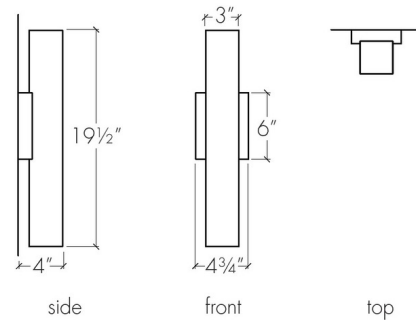

Shown in cast bronze / opal

Specifications

COLOR	Opal
BODY FINISH	Chrome
WATTAGE	33.6W
DIMMER	Low Voltage Electronic
DIMENSIONS	4.75"W x 19.5"H x 4"D
INTEGRATED LED MODULE	2 x LED/16.8W/120-277V LED
COUNTRY OF ORIGIN	United States