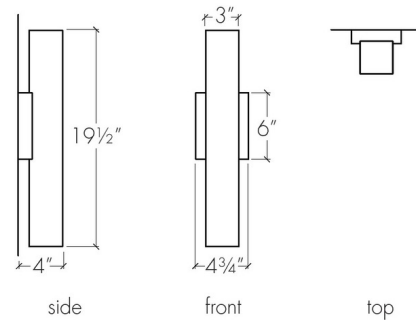

### Specifications

COLOR	Opal
BODY FINISH	Medieval Bronze
WATTAGE	33.6W
DIMMER	Low Voltage Electronic
DIMENSIONS	4.75"W x 19.5"H x 4"D
INTEGRATED LED MODULE	2 x LED/16.8W/120-277V LED
COUNTRY OF ORIGIN	United States