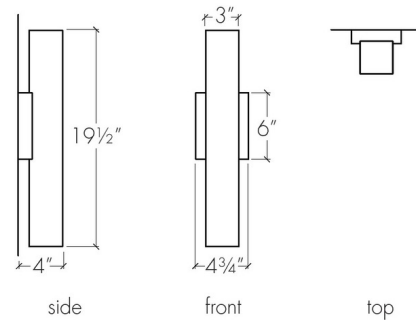

Shown in cast bronze / opal

Specifications

COLOR	Opal
BODY FINISH	New Brass
WATTAGE	33.6W
DIMMER	Low Voltage Electronic
DIMENSIONS	4.75"W x 19.5"H x 4"D
INTEGRATED LED MODULE	2 x LED/16.8W/120-277V LED
COUNTRY OF ORIGIN	United States