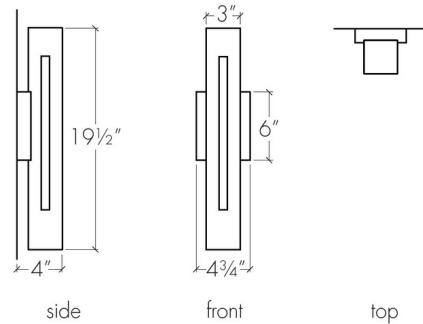

Description

The Cylo Square Outdoor Wall Sconce brings crisp lines and a sleek vibe to your exterior space. Its squared body emits light from both sides and up and down, creating a warm glow all around. Available with Faux Alabaster, Opal, Caramel Onyx, Tea Stained, or White Swirl acrylic diffusers and Bronze Age, Dark Iron, Black Pearl, Black, Cast Bronze, Chestnut, Chrome, Empire Bronze, Medieval Bronze, New Brass, Smokey Brass, Satin Pewter, or Smoked Silver finishes. ADA compliant. Wet location rated. Made in the USA. UL listed.

Shown in bronze age / faux alabaster

Specifications

COLOR	Faux Alabaster
BODY FINISH	Bronze Age
WATTAGE	8.4W
DIMMER	Low Voltage Electronic
DIMENSIONS	4.75"W x 19.5"H x 4"D
INTEGRATED LED MODULE	1 x LED/8.4W/120-277V LED
COUNTRY OF ORIGIN	United States

Technical Information

PRODUCT DIMENSIONS	Backplate: 4.75" x 6"
LAMP COLOR	3000K
LUMENS/WATT	140.60
LUMINOUS FLUX	1181 lumens

CLICK TO VIEW PRODUCT

Notes: