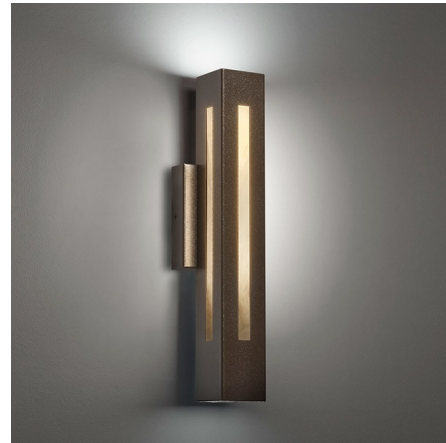

Lightology

lightology.com
866-954-4489
05-17-26

Project: _____
 Company: _____
 Location: _____ Fixture Type: _____
 SPEC #: **ULT880556**
 Approved On: _____ Approved By: _____

Cylo Square Outdoor Wall Sconce By UltraLights

Description

The Cylo Square Outdoor Wall Sconce brings crisp lines and a sleek vibe to your exterior space. Its squared body emits light from both sides and up and down, creating a warm glow all around. Available with Faux Alabaster, Opal, Caramel Onyx, Tea Stained, or White Swirl acrylic diffusers and Bronze Age, Dark Iron, Black Pearl, Black, Cast Bronze, Chestnut, Chrome, Empire Bronze, Medieval Bronze, New Brass, Smokey Brass, Satin Pewter, or Smoked Silver finishes. ADA compliant. Wet location rated. Made in the USA. UL listed.

Shown in bronze age / faux alabaster

Specifications

COLOR	Faux Alabaster
BODY FINISH	Bronze Age
WATTAGE	8.4W
DIMMER	Low Voltage Electronic
DIMENSIONS	4.75"W x 19.5"H x 4"D
INTEGRATED LED MODULE	1 x LED/8.4W/120-277V LED
COUNTRY OF ORIGIN	United States

Technical Information

PRODUCT DIMENSIONS	Backplate: 4.75" x 6"
LAMP COLOR	3000K
LUMENS/WATT	140.60
LUMINOUS FLUX	1181 lumens

CLICK TO VIEW PRODUCT

Notes: