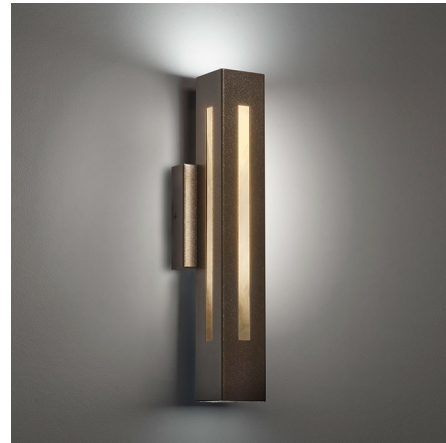

Lightology

lightology.com
866-954-4489
05-22-26

Project: _____

Company: _____

Location: _____ Fixture Type: _____

SPEC #: **ULT880557**

Approved On: _____ Approved By: _____

Cylo Square Wall Sconce

By UltraLights

Description

The Cylo Square Wall Sconce brings crisp lines and a sleek vibe to your space. Its squared body emits light from both sides and up and down, creating a warm glow all around. Available with Faux Alabaster, Opal, Caramel Onyx, Tea Stained, or White Swirl acrylic diffusers and Bronze Age, Dark Iron, Black Pearl, Black, Cast Bronze, Chestnut, Chrome, Empire Bronze, Medieval Bronze, New Brass, Smokey Brass, Satin Pewter, or Smoked Silver finishes. ADA compliant. Damp location rated. Made in the USA. UL listed.

Shown in bronze age / faux alabaster

Specifications

COLOR	Faux Alabaster
BODY FINISH	Bronze Age
WATTAGE	8.4W
DIMMER	0-10V
DIMENSIONS	4.75"W x 19.5"H x 4"D
INTEGRATED LED MODULE	1 x LED/8.4W/120-277V LED
COUNTRY OF ORIGIN	United States

Technical Information

PRODUCT DIMENSIONS	Backplate: 4.75" x 6"
LAMP COLOR	3000K
LUMENS/WATT	140.60
LUMINOUS FLUX	1181 lumens

CLICK TO VIEW PRODUCT

Notes: