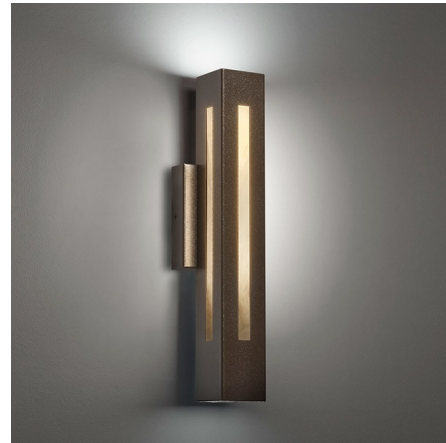

## Cylo Square Wall Sconce By UltraLights

### Description

The Cylo Square Wall Sconce brings crisp lines and a sleek vibe to your space. Its squared body emits light from both sides and up and down, creating a warm glow all around. Available with Faux Alabaster, Opal, Caramel Onyx, Tea Stained, or White Swirl acrylic diffusers and Bronze Age, Dark Iron, Black Pearl, Black, Cast Bronze, Chestnut, Chrome, Empire Bronze, Medieval Bronze, New Brass, Smokey Brass, Satin Pewter, or Smoked Silver finishes. ADA compliant. Damp location rated. Made in the USA. UL listed.

Shown in bronze age / faux alabaster

### Specifications

COLOR	Faux Alabaster
BODY FINISH	Bronze Age
WATTAGE	8.4W
DIMMER	0-10V
DIMENSIONS	4.75"W x 19.5"H x 4"D
INTEGRATED LED MODULE	1 x LED/8.4W/120-277V LED
COUNTRY OF ORIGIN	United States