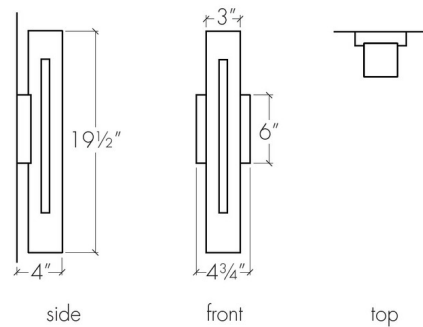

By UltraLights

Description

The Cylo Square Wall Sconce brings crisp lines and a sleek vibe to your space. Its squared body emits light from both sides and up and down, creating a warm glow all around. Available with Faux Alabaster, Opal, Caramel Onyx, Tea Stained, or White Swirl acrylic diffusers and Bronze Age, Dark Iron, Black Pearl, Black, Cast Bronze, Chestnut, Chrome, Empire Bronze, Medieval Bronze, New Brass, Smokey Brass, Satin Pewter, or Smoked Silver finishes. ADA compliant. Damp location rated. Made in the USA. UL listed.

Shown in bronze age / faux alabaster

Specifications

COLOR	Faux Alabaster
BODY FINISH	Bronze Age
WATTAGE	8.4W
DIMMER	0-10V
DIMENSIONS	4.75"W x 19.5"H x 4"D
INTEGRATED LED MODULE	1 x LED/8.4W/120-277V LED
COUNTRY OF ORIGIN	United States

Technical Information

PRODUCT DIMENSIONS	Backplate: 4.75" x 6"
LAMP COLOR	3000K
LUMENS/WATT	140.60
LUMINOUS FLUX	1181 lumens

CLICK TO VIEW PRODUCT

Notes: