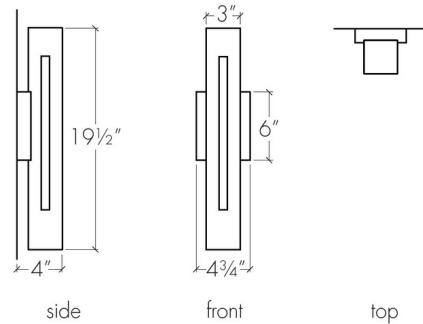

### Specifications

COLOR	Faux Alabaster
BODY FINISH	Bronze Age
WATTAGE	8.4W
DIMMER	0-10V
DIMENSIONS	4.75"W x 19.5"H x 4"D
INTEGRATED LED MODULE	1 x LED/8.4W/120-277V LED
COUNTRY OF ORIGIN	United States

### Technical Information

PRODUCT DIMENSIONS	Backplate: 4.75" x 6"
LAMP COLOR	3000K
LUMENS/WATT	140.60
LUMINOUS FLUX	1181 lumens

CLICK TO VIEW PRODUCT

Notes: