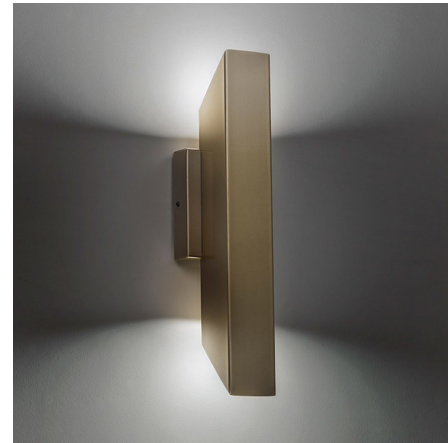

## Cylo Trapezoid Outdoor Wall Sconce By UltraLights

### Description

The Cylo Trapezoid Outdoor Wall Sconce brings crisp lines and a sleek vibe to your exterior space. Its trapezoid shaped body emits light up and down, creating a warm glow in your area. Features Opal acrylic diffusers with a Cast Bronze, Dark Iron, Black Pearl, Black, Bronze Age, Chestnut, Chrome, Empire Bronze, Medieval Bronze, New Brass, Smokey Brass, Satin Pewter, or Smoked Silver finishes. ADA compliant. Wet location rated. Made in the USA. UL listed.

Shown in new brass / opal

### Specifications

COLOR	Opal
BODY FINISH	New Brass
WATTAGE	33.6W
DIMMER	Low Voltage Electronic
DIMENSIONS	4.75"W x 19.5"H x 4"D
INTEGRATED LED MODULE	2 x LED/16.8W/120-277V LED
COUNTRY OF ORIGIN	United States