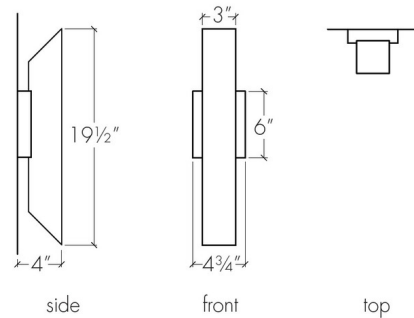

### Specifications

COLOR	Opal
BODY FINISH	New Brass
WATTAGE	33.6W
DIMMER	Low Voltage Electronic
DIMENSIONS	4.75"W x 19.5"H x 4"D
INTEGRATED LED MODULE	2 x LED/16.8W/120-277V LED
COUNTRY OF ORIGIN	United States

### Technical Information

PRODUCT DIMENSIONS	Backplate: 4.75" x 6"
LAMP COLOR	3000K
LUMENS/WATT	140.60
LUMINOUS FLUX	2362 lumens

CLICK TO VIEW PRODUCT

Notes: