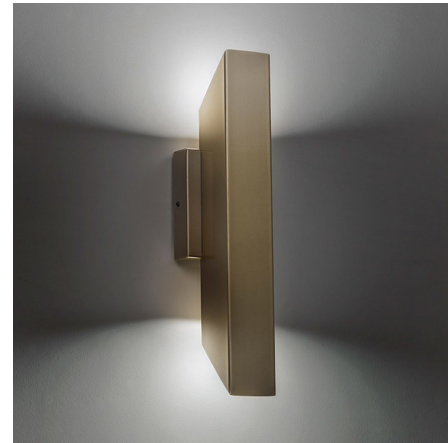

Lightology

lightology.com
866-954-4489
07-03-26

Project: _____
 Company: _____
 Location: _____ Fixture Type: _____
 SPEC #: **ULT880713**
 Approved On: _____ Approved By: _____

Cylo Trapezoid Wall Sconce By UltraLights

Description

The Cylo Trapezoid Wall Sconce brings crisp lines and a sleek vibe to your space. Its trapezoid shaped body emits light up and down, creating a warm glow in your area. Features Opal acrylic diffusers with a New Brass, Satin Pewter, Cast Bronze, Dark Iron, Black Pearl, Black, Bronze Age, Chestnut, Chrome, Empire Bronze, Medieval Bronze, Smokey Brass, or Smoked Silver finishes. ADA compliant. Damp location rated. Made in the USA. UL listed.

Shown in new brass / opal

Specifications

COLOR	Opal
BODY FINISH	New Brass
WATTAGE	40W
DIMMER	Standard 120V
DIMENSIONS	4.75"W x 19.5"H x 4"D
BULB INCLUDED	2 x A19/Medium (E26)/20W/120V LED
COUNTRY OF ORIGIN	United States