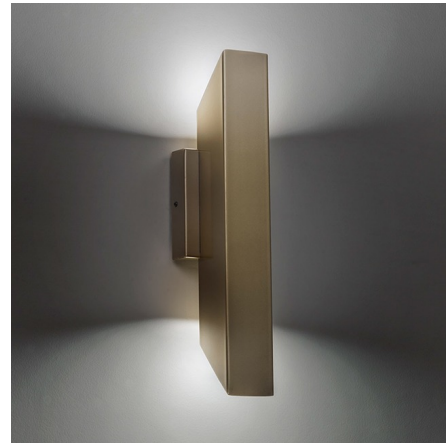

Lightology

lightology.com
866-954-4489
05-17-26

Project: _____

Company: _____

Location: _____ Fixture Type: _____

SPEC #: **ULT880713**

Approved On: _____ Approved By: _____

Cylo Trapezoid Wall Sconce By UltraLights

Description

The Cylo Trapezoid Wall Sconce brings crisp lines and a sleek vibe to your space. Its trapezoid shaped body emits light up and down, creating a warm glow in your area. Features Opal acrylic diffusers with a New Brass, Satin Pewter, Cast Bronze, Dark Iron, Black Pearl, Black, Bronze Age, Chestnut, Chrome, Empire Bronze, Medieval Bronze, Smokey Brass, or Smoked Silver finishes. ADA compliant. Damp location rated. Made in the USA. UL listed.

Shown in new brass / opal

Specifications

COLOR	Opal
BODY FINISH	New Brass
WATTAGE	40W
DIMMER	Standard 120V
DIMENSIONS	4.75"W x 19.5"H x 4"D
BULB INCLUDED	2 x A19/Medium (E26)/20W/120V LED
COUNTRY OF ORIGIN	United States