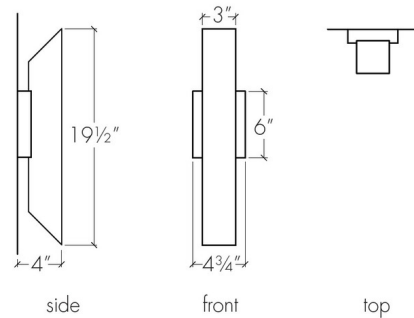

Shown in new brass / opal

Specifications

COLOR	Opal
BODY FINISH	New Brass
WATTAGE	40W
DIMMER	Standard 120V
DIMENSIONS	4.75"W x 19.5"H x 4"D
BULB INCLUDED	2 x A19/Medium (E26)/20W/120V LED
COUNTRY OF ORIGIN	United States

Technical Information

PRODUCT DIMENSIONS Backplate: 4.75" x 6"

CLICK TO VIEW PRODUCT

Notes: