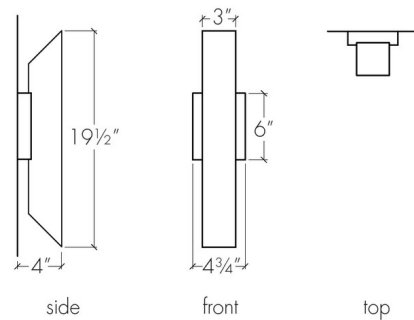

Shown in new brass / opal

Specifications

COLOR	Opal
BODY FINISH	New Brass
WATTAGE	40W
DIMMER	Standard 120V
DIMENSIONS	4.75"W x 19.5"H x 4"D
BULB INCLUDED	2 x A19/Medium (E26)/20W/120V LED
COUNTRY OF ORIGIN	United States

Technical Information

PRODUCT DIMENSIONS	Backplate: 4.75" x 6"
--------------------	-----------------------

CLICK TO VIEW PRODUCT

Notes: