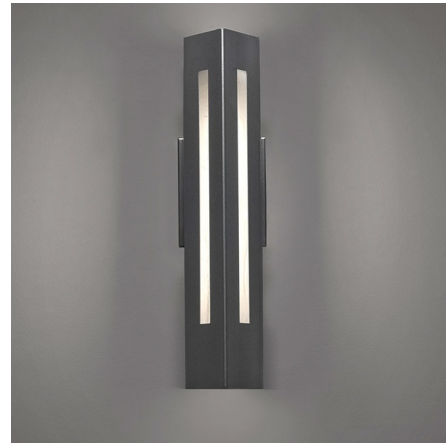

## Cylo Triangle Outdoor Wall Sconce By UltraLights

### Description

The Cylo Triangle Outdoor Wall Sconce brings crisp lines and a sleek vibe to your exterior space. Its triangular shaped body emits light from both sides, creating a warm glow all around. Available with Faux Alabaster, Opal, Caramel Onyx, Tea Stained, or White Swirl acrylic diffusers and Dark Iron, Black Pearl, Black, Bronze Age, Cast Bronze, Chestnut, Chrome, Empire Bronze, Medieval Bronze, New Brass, Smokey Brass, Satin Pewter, or Smoked Silver finishes. Wet location rated. Made in the USA. UL listed.

Shown in chrome / white swirl

### Specifications

COLOR	White Swirl
BODY FINISH	Chrome
WATTAGE	8.4W
DIMMER	Low Voltage Electronic
DIMENSIONS	4.75"W x 19.5"H x 4.5"D
INTEGRATED LED MODULE	1 x LED/8.4W/120-277V LED
COUNTRY OF ORIGIN	United States