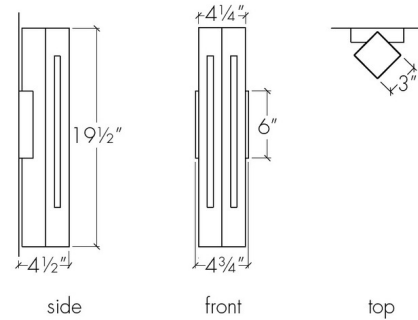

### Specifications

COLOR	White Swirl
BODY FINISH	Chrome
WATTAGE	8.4W
DIMMER	Low Voltage Electronic
DIMENSIONS	4.75"W x 19.5"H x 4.5"D
INTEGRATED LED MODULE	1 x LED/8.4W/120-277V LED
COUNTRY OF ORIGIN	United States