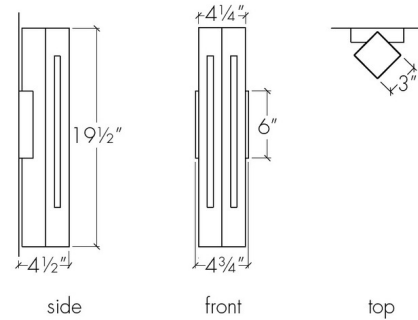

### Specifications

|                       |                           |
|-----------------------|---------------------------|
| COLOR                 | White Swirl               |
| BODY FINISH           | Chrome                    |
| WATTAGE               | 8.4W                      |
| DIMMER                | 0-10V                     |
| DIMENSIONS            | 4.75"W x 19.5"H x 4.5"D   |
| INTEGRATED LED MODULE | 1 x LED/8.4W/120-277V LED |
| COUNTRY OF ORIGIN     | United States             |