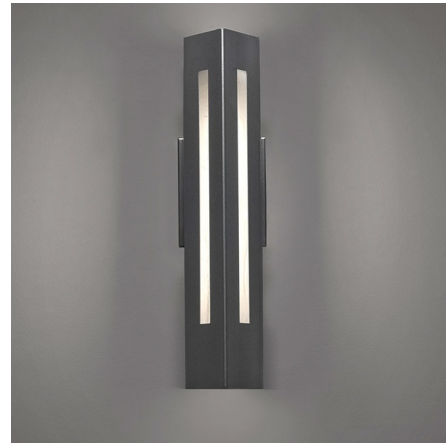

## Cylo Triangle Wall Sconce

By UltraLights

### Description

The Cylo Triangle Wall Sconce brings crisp lines and a sleek vibe to your space. Its triangular shaped body emits light from both sides, creating a warm glow all around. Available with Faux Alabaster, Opal, Caramel Onyx, Tea Stained, or White Swirl acrylic diffusers and Dark Iron, Black Pearl, Black, Bronze Age, Cast Bronze, Chestnut, Chrome, Empire Bronze, Medieval Bronze, New Brass, Smokey Brass, Satin Pewter, or Smoked Silver finishes. Damp location rated. Made in the USA. UL listed.

Shown in chrome / white swirl

### Specifications

|                       |                           |
|-----------------------|---------------------------|
| COLOR                 | White Swirl               |
| BODY FINISH           | Chrome                    |
| WATTAGE               | 8.4W                      |
| DIMMER                | 0-10V                     |
| DIMENSIONS            | 4.75"W x 19.5"H x 4.5"D   |
| INTEGRATED LED MODULE | 1 x LED/8.4W/120-277V LED |
| COUNTRY OF ORIGIN     | United States             |