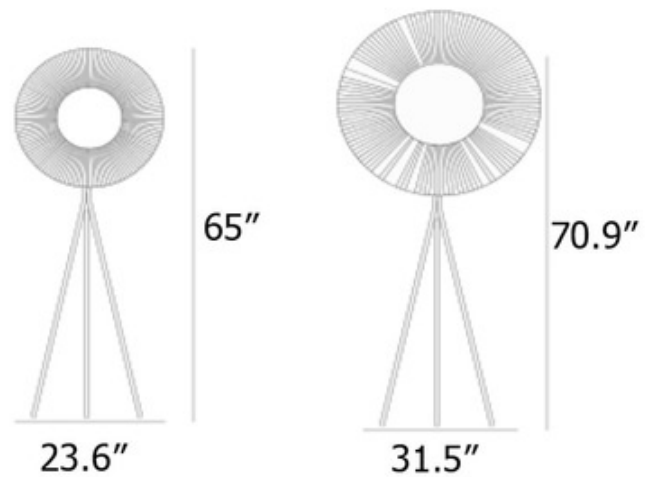

Technical Information

LUMINOUS FLUX	5200 lumens
LUMENS/WATT	104.00

ITEM NUMBER DIX880795

COMPANY	PROJECT	FIXTURE TYPE	APPROVED BY	DATE