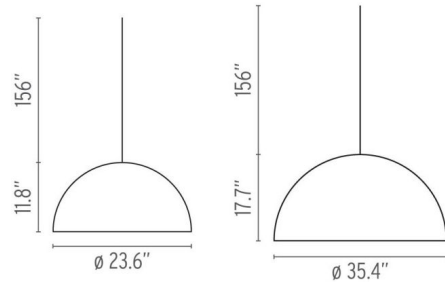

### Specifications

COLOR . . . . . Matte Black  
BODY FINISH . . . . . Aluminum  
WATTAGE . . . . . 100W  
DIMMER . . . . . Standard 120V  
DIMENSIONS . . . . . 23.6"W x 11.8"H  
BULB NOT INCLUDED . . . . . 1 x T8/Medium (E26)/100W/120V Halogen  
OTHER BULB OPTIONS . . . . . 1 x T8/Medium (E26)/120V LED  
COUNTRY OF ORIGIN . . . . . Italy