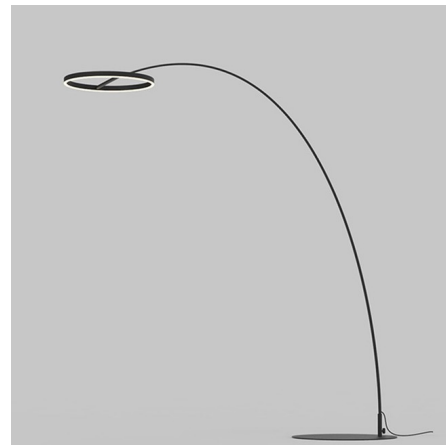

By Seed Design

Description

The SOL Mega Floor Lamp has a low-key design with elaborate consideration. The ring like shade is finely affixed to a metallic luster balance bar, demonstrating the definition of understated luxury. The adjustable ring tilt allows the pendant to function almost like a planet floating around stars. The invisible LED strip makes the light source impeccable, with a gradual dimming capability, rendering it possible for you to re-create your own personal sunrise and sunset. Available in Matte Black with Shiny Copper with a black textile cord. ETL listed.

Specifications

COLOR Shiny Copper
BODY FINISH Matte Black
WATTAGE 20W
DIMMER Included
DIMENSIONS 78.4"W x 79.1"H
INTEGRATED LED MODULE 1 x LED/20W/120V LED
COUNTRY OF ORIGIN China

Technical Information

PRODUCT DIMENSIONS Cord: 120"
COLOR RENDERING 90 CRI
LAMP COLOR 2700K
LUMENS/WATT 85.00
LUMINOUS FLUX 1700 lumens

Shown in matte black / shiny copper

CLICK TO VIEW PRODUCT

Notes: