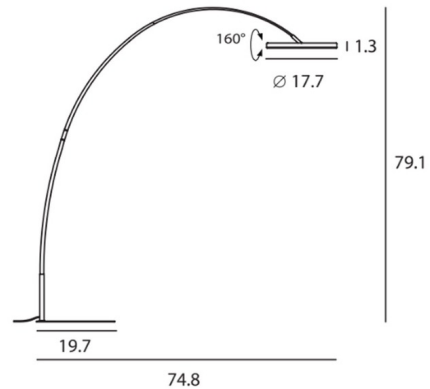

Shown in matte black / shiny copper

CLICK TO VIEW PRODUCT

Notes: