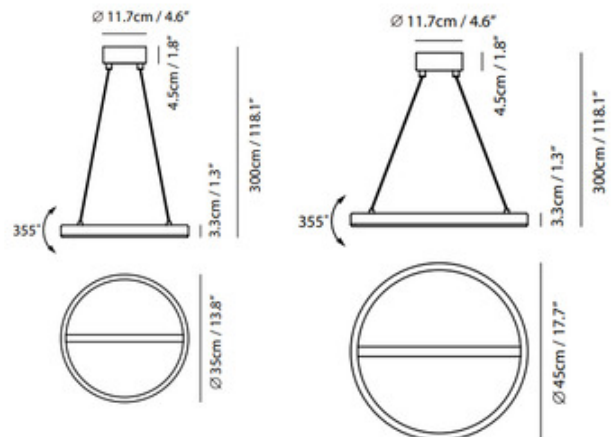

**BRAND**

Seed Design

**DESCRIPTION**

The SOL Pendant has a low-key design with elaborate consideration. The ring like shade is finely affixed to a metallic luster balance bar, demonstrating the definition of understated luxury. The adjustable ring tilt allows the pendant to function almost like a planet floating around stars. The invisible LED strip makes the light source impeccable, with a gradual dimming capability, rendering it possible for you to re-create your own personal sunrise and sunset. Integrated dimmable LED driver (dimmable with a TRIAC dimmer, sold separately). Available in two sizes with a Matte Black with Shiny Copper finish. Canopy: 4.6 inch diameter. ETL listed.

*Shown in: Matte Black / Shiny Copper*

<b>SHADE COLOR</b>	Shiny Copper
<b>BODY FINISH</b>	Matte Black
<b>WATTAGE</b>	21W
<b>DIMMER</b>	Low Voltage Electronic
<b>DIMENSIONS</b>	17.7"W x 1.3"H
<b>INTEGRATED LED MODULE</b>	
<b>LAMP</b>	1 x LED/21W/120V LED

*Technical Information*

<b>LUMINOUS FLUX</b>	1785 lumens
<b>LUMENS/WATT</b>	85.00
<b>LAMP COLOR</b>	2700K
<b>COLOR RENDERING</b>	90 CRI

**SPEC #** SEE880819

COMPANY	PROJECT	FIXTURE TYPE	APPROVED BY	DATE