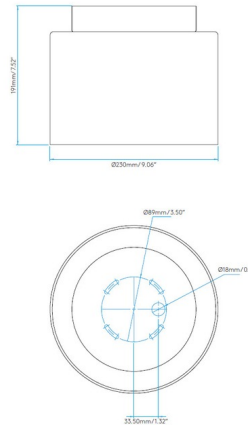

### Description

The Arezzo Flush Light brings a cool contemporary feel to a variety of spaces in your home. A closed Opal cylinder is surrounded by a larger cylinder of Clear glass and complemented by a Polished Chrome finish. One 120 volt, medium (E26) base LED bulb up to 12 watts is required, but not included. Consult with bulb manufacturer for dimmer compatibility. Mounts to a standard 4 inch octagon box. No LED driver required. Damp location rated. ETL listed.

### Specifications

COLOR	Clear
BODY FINISH	Polished Chrome
WATTAGE	12W
DIMMER	Standard 120V
DIMENSIONS	9.06"W x 7.52"H
BULB NOT INCLUDED	1 x A19/Medium (E26)/12W/120V LED
COUNTRY OF ORIGIN	China

CLICK TO VIEW PRODUCT