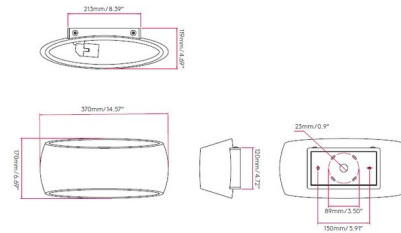

Description

The Aria Wall Sconce is a clean simple piece, that will blend seamlessly into your room while producing both up and down light. Available with a Plaster finish and White interior to reflect light. One 120 volt, medium (E26) base LED bulb is required, but not included. Consult bulb manufacturer for dimmer compatibility. Mounts to a 4 inch octagon box. ETL listed.

Shown in plaster

Specifications

COLOR	N/A
BODY FINISH	Plaster
WATTAGE	12W
DIMMER	Standard 120V
DIMENSIONS	14.57"W x 6.69"H x 4.72"D
BULB NOT INCLUDED	1 x A19/Medium (E26)/12W/120V LED
COUNTRY OF ORIGIN	China

Technical Information

PRODUCT DIMENSIONS	Backplate: 8.39" x 4.37"
--------------------	--------------------------

CLICK TO VIEW PRODUCT

Notes: