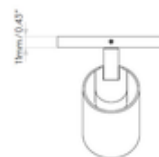

BRAND

Astro Lighting

DESCRIPTION

The Ascoli Spot Light is a sleek industrial piece, perfect for a variety of styles. A cylinder shaped head can tilt 90 degrees and rotate 330 degrees to direct light where you desire. Can be wall or ceiling mounted. Mounts to a 4 inch octagon box. No driver required.

Shown in: Textured White

SHADE COLOR	N/A
BODY FINISH	Textured White
WATTAGE	6W
DIMMER	Standard 120V
DIMENSIONS	4.25"W x 4.92"H x 4.72"D
BULB NOT INCLUDED	
LAMP	1 x MR16/GU10/6W/120V LED 1 x MR16/GU10/50W/120V Halogen

Technical Information

PRODUCT DIMENSIONS	Backplate: 4.25"W x 4.25"D
---------------------------	----------------------------

SPEC #	AST880854
---------------	-----------

COMPANY	PROJECT	FIXTURE TYPE	APPROVED BY	DATE