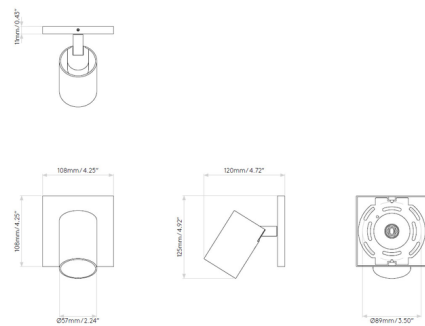

Description

The Ascoli Spot Light is a sleek industrial piece, perfect for a variety of styles. A cylinder shaped head can tilt 90 degrees and rotate 330 degrees to direct light where you desire. Can be wall or ceiling mounted. Mounts to a 4 inch octagon box. No driver required.

Shown in textured white

Specifications

COLOR	N/A
BODY FINISH	Textured White
WATTAGE	6W
DIMMER	Standard 120V
DIMENSIONS	4.25"W x 4.92"H x 4.72"D
BULB NOT INCLUDED	1 x MR16/GU10/6W/120V LED
OTHER BULB OPTIONS	1 x MR16/GU10/50W/120V Halogen
COUNTRY OF ORIGIN	China

Technical Information

PRODUCT DIMENSIONS	Backplate: 4.25"W x 4.25"D
--------------------	----------------------------

CLICK TO VIEW PRODUCT

Notes: