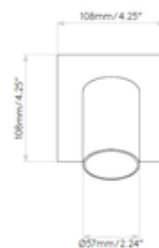

BRAND

Astro Lighting

DESCRIPTION

The Ascoli Spot Light is a sleek industrial piece, perfect for a variety of styles. A cylinder shaped head can tilt 90 degrees and rotate 330 degrees to direct light where you desire. Can be wall or ceiling mounted. Mounts to a 4 inch octagon box. No driver required.

Shown in: Textured White

SHADE COLOR	N/A
BODY FINISH	Textured White
WATTAGE	6W
DIMMER	Standard 120V
DIMENSIONS	4.25"W x 4.92"H x 4.72"D
BULB NOT INCLUDED	
LAMP	1 x MR16/GU10/6W/120V LED 1 x MR16/GU10/50W/120V Halogen

Technical Information

PRODUCT DIMENSIONS	Backplate: 4.25"W x 4.25"D
---------------------------	----------------------------

SPEC #	AST880854
---------------	-----------

COMPANY	PROJECT	FIXTURE TYPE	APPROVED BY	DATE