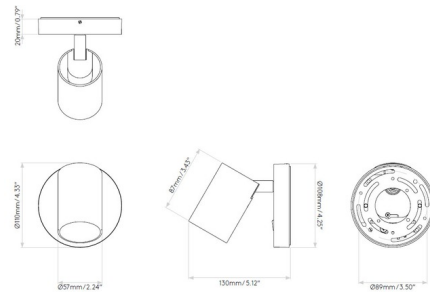

Description

The Ascoli Round Spot Light is a sleek industrial piece, perfect for a variety of styles. A cylinder shaped head can tilt 90 degrees and rotate 330 degrees to direct light where you desire. Switch is located on the backplate. Mounts to 4 inch octagon box. No driver required. ETL listed.

Shown in bronze

Specifications

COLOR N/A
BODY FINISH Bronze
WATTAGE 6W
DIMMER N/A
DIMENSIONS 4.25"W x 4.33"H x 5.12"D
BULB NOT INCLUDED 1 x MR16/GU10/6W/120V LED
COUNTRY OF ORIGIN China

Technical Information

PRODUCT DIMENSIONS Backplate: 4.33" Dia

CLICK TO VIEW PRODUCT

Notes: