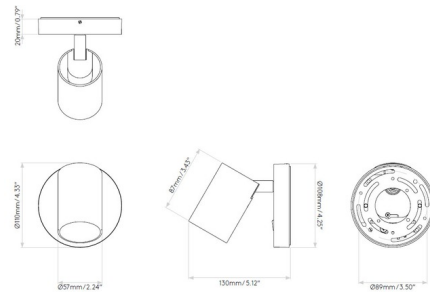

Description

The Ascoli Round Spot Light is a sleek industrial piece, perfect for a variety of styles. A cylinder shaped head can tilt 90 degrees and rotate 330 degrees to direct light where you desire. Switch is located on the backplate. Mounts to 4 inch octagon box. No driver required. ETL listed.

Shown in bronze

Specifications

COLOR	N/A
BODY FINISH	Bronze
WATTAGE	6W
DIMMER	N/A
DIMENSIONS	4.25"W x 4.33"H x 5.12"D
BULB NOT INCLUDED	1 x MR16/GU10/6W/120V LED
COUNTRY OF ORIGIN	China

Technical Information

PRODUCT DIMENSIONS	Backplate: 4.33" Dia
--------------------	----------------------

CLICK TO VIEW PRODUCT

Notes: