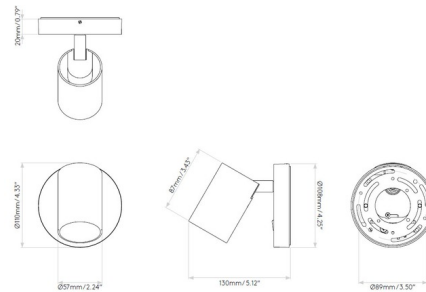

Description

The Ascoli Round Spot Light is a sleek industrial piece, perfect for a variety of styles. A cylinder shaped head can tilt 90 degrees and rotate 330 degrees to direct light where you desire. Switch is located on the backplate. Mounts to 4 inch octagon box. No driver required. ETL listed.

Shown in bronze

Specifications

COLOR	N/A
BODY FINISH	Bronze
WATTAGE	6W
DIMMER	N/A
DIMENSIONS	4.25"W x 4.33"H x 5.12"D
BULB NOT INCLUDED	1 x MR16/GU10/6W/120V LED
COUNTRY OF ORIGIN	China

Technical Information

PRODUCT DIMENSIONS Backplate: 4.33" Dia

CLICK TO VIEW PRODUCT

Notes: