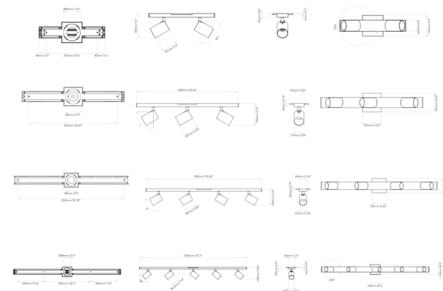

Description

The Ascoli Bar Spot Light is a sleek industrial piece, perfect for a variety of styles. Can be wall or ceiling mounted. Cylinder shaped heads can tilt 90 degrees and rotate 330 degrees to direct light where you desire. Mounts to 4 inch octagon box. No driver required. Note: Not all options are available.

Shown in bronze

Specifications

COLOR N/A
BODY FINISH Bronze
WATTAGE 150W
DIMMER Standard 120V
DIMENSIONS 23.62"W x 4.3"H x 5.12"D
BULB NOT INCLUDED 3 x MR16/GU10/50W/120V Halogen
OTHER BULB OPTIONS 3 x MR16/GU10/120V LED
COUNTRY OF ORIGIN China

Technical Information

PRODUCT DIMENSIONS Canopy: 4.33"W x 4.33"D

CLICK TO VIEW PRODUCT

Notes: