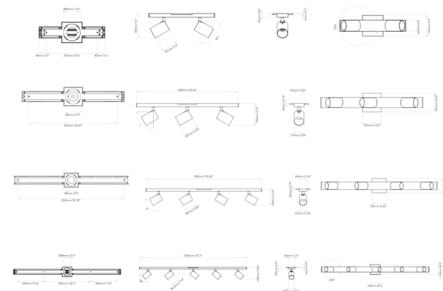

### Description

The Ascoli Bar Spot Light is a sleek industrial piece, perfect for a variety of styles. Can be wall or ceiling mounted. Cylinder shaped heads can tilt 90 degrees and rotate 330 degrees to direct light where you desire. Mounts to 4 inch octagon box. No driver required. Note: Not all options are available.

### Specifications

COLOR . . . . . N/A  
BODY FINISH . . . . . Bronze  
WATTAGE . . . . . 150W  
DIMMER . . . . . Standard 120V  
DIMENSIONS . . . . . 23.62"W x 4.3"H x 5.12"D  
BULB NOT INCLUDED . . . . . 3 x MR16/GU10/50W/120V Halogen  
OTHER BULB OPTIONS . . . . . 3 x MR16/GU10/120V LED  
COUNTRY OF ORIGIN . . . . . China

### Technical Information

PRODUCT DIMENSIONS . . . . . Canopy: 4.33"W x 4.33"D

CLICK TO VIEW PRODUCT

Notes: