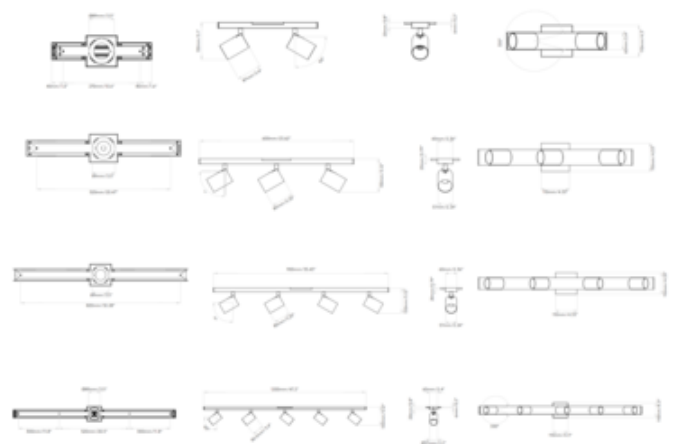

**BRAND**

Astro Lighting

**DESCRIPTION**

The Ascoli Bar Spot Light is a sleek industrial piece, perfect for a variety of styles. Can be wall or ceiling mounted. Cylinder shaped heads can tilt 90 degrees and rotate 330 degrees to direct light where you desire. Available with a Bronze, Textured White, or Matt Nickel finish in 2, 3, 4 and 5 light options. Mounts to 4 inch octagon box. No driver required. ETL listed.

Shown in: Bronze

<b>SHADE COLOR</b>	N/A
<b>BODY FINISH</b>	Bronze
<b>WATTAGE</b>	18W
<b>DIMMER</b>	Standard 120V
<b>DIMENSIONS</b>	23.62"W x 4.3"H x 5.12"D
<b>LAMP</b>	3 x MR16/GU10/6W/120V LED

*Technical Information*

<b>PRODUCT DIMENSIONS</b>	Canopy: 4.33" Sq.
---------------------------	-------------------

<b>ITEM NUMBER</b>	AST880862
--------------------	-----------

COMPANY	PROJECT	FIXTURE TYPE	APPROVED BY	DATE