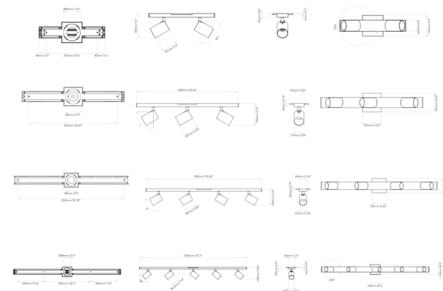

### Description

The Ascoli Bar Spot Light is a sleek industrial piece, perfect for a variety of styles. Can be wall or ceiling mounted. Cylinder shaped heads can tilt 90 degrees and rotate 330 degrees to direct light where you desire. Mounts to 4 inch octagon box. No driver required. Note: Not all options are available.

### Specifications

COLOR	N/A
BODY FINISH	Bronze
WATTAGE	150W
DIMMER	Standard 120V
DIMENSIONS	23.62"W x 4.3"H x 5.12"D
BULB NOT INCLUDED	3 x MR16/GU10/50W/120V Halogen
OTHER BULB OPTIONS	3 x MR16/GU10/120V LED
COUNTRY OF ORIGIN	China

### Technical Information

PRODUCT DIMENSIONS	Canopy: 4.33"W x 4.33"D
--------------------	-------------------------

CLICK TO VIEW PRODUCT

Notes: