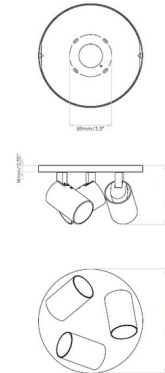

### Description

The Ascoli Triple Ceiling Spot Light is a sleek industrial piece, perfect for a variety of styles. Cylinder shaped heads can tilt 90 degrees and rotate 330 degrees to direct light where you desire. Max wattage 50 watts. Mounts to 4 inch octagon box. No driver required.

### Specifications

COLOR	N/A
BODY FINISH	Matte Nickel
WATTAGE	18W
DIMMER	Standard 120V
DIMENSIONS	8.66"W x 5.12"H
BULB NOT INCLUDED	3 x MR16/GU10/6W/120V LED
COUNTRY OF ORIGIN	China

### Technical Information

PRODUCT DIMENSIONS	Canopy: 8.66" Dia.
--------------------	--------------------

CLICK TO VIEW PRODUCT

Notes: