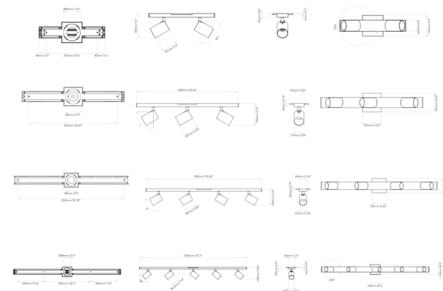

### Description

The Ascoli Bar Spot Light is a sleek industrial piece, perfect for a variety of styles. Can be wall or ceiling mounted. Cylinder shaped heads can tilt 90 degrees and rotate 330 degrees to direct light where you desire. Mounts to 4 inch octagon box. No driver required. Note: Not all options are available.

### Specifications

COLOR	N/A
BODY FINISH	Matt Nickel
WATTAGE	150W
DIMMER	Standard 120V
DIMENSIONS	23.62"W x 4.3"H x 5.12"D
BULB NOT INCLUDED	3 x MR16/GU10/50W/120V Halogen
OTHER BULB OPTIONS	3 x MR16/GU10/120V LED
COUNTRY OF ORIGIN	China