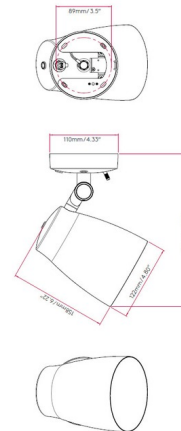

Description

The Atelier Wall Sconce has a unique shaped shade that blends into a variety of styles. Features a Matte Black shade with a matching canopy. Head tilts 180 degrees and rotates 330 degrees. On/off switch on backplate. Mounts to a 4 inch octagon box. ETL listed.

Shown in matte black

Specifications

COLOR	N/A
BODY FINISH	Matte Black
WATTAGE	12W
DIMMER	Standard 120V
DIMENSIONS	4.8"W x 7.28"H x 9.65"D
BULB NOT INCLUDED	1 x A19/Medium (E26)/12W/120V LED
OTHER BULB OPTIONS	1 x A19/Medium (E26)/120V LED
COUNTRY OF ORIGIN	China