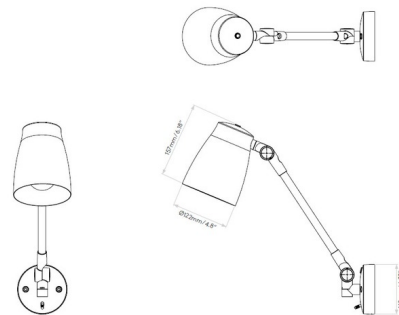

Lightology

lightology.com
866-954-4489
04-22-26

Project: _____

Company: _____

Location: _____ Fixture Type: _____

SPEC #: **AST880890**

Approved On: _____ Approved By: _____

Atelier Grande Wall Sconce By Astro Lighting

Description

The Atelier Grande Wall Sconce has a unique shaped shade that blends into a variety of styles. Features a Matte Black or Matte White shade with a matching canopy. Head tilts 180 degrees and rotates 330 degrees. Mounts to a 4 inch octagon box or can be used as a plug-in. No driver required. Includes 98.43 inches of black cord. Switch on backplate.

Shown in matte black

Specifications

COLOR N/A
BODY FINISH Matte Black
WATTAGE 12W
DIMMER Standard 120V
DIMENSIONS 4.8\"W x 16.93\"H x 16.93\"D
BULB NOT INCLUDED 1 x A19/Medium (E26)/12W/120V LED
OTHER BULB OPTIONS 1 x A19/Medium (E26)/120V LED
COUNTRY OF ORIGIN China

Technical Information

PRODUCT DIMENSIONS Backplate: 4.33"

CLICK TO VIEW PRODUCT

Notes: