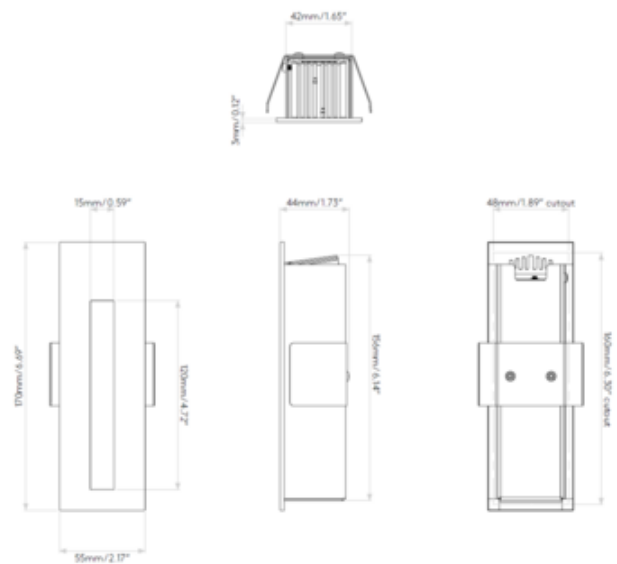

COMPANY	PROJECT	FIXTURE TYPE	APPROVED BY	DATE