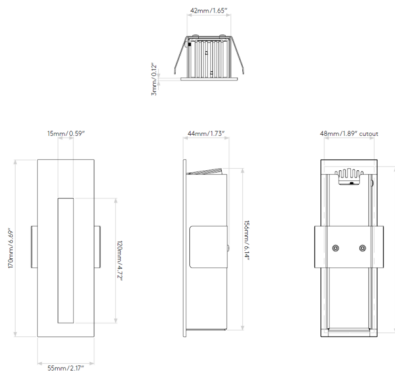

CLICK TO VIEW PRODUCT

Notes: