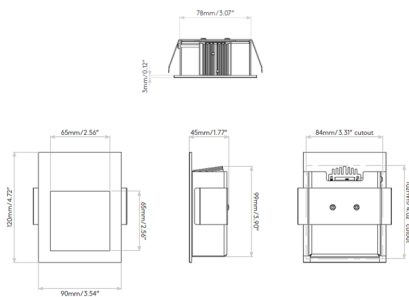

By Astro Lighting

Description

The Borgo 90 Recessed Step/Marker Light features a slim vertical profile. One 2 watt, 3000K color temperature LED module is included. Wall cutout: 4.02 inch height x 3.31 inch width. Recess depth: 1.65 inch. NOTE: Required LED driver sold separately. It is recommended using Astro Lighting's US website Driver Calculator Tool for determining recommended driver based on number of fixtures. Dimmer type dependent on driver selected.

Shown in matte white

Specifications

COLOR	N/A
BODY FINISH	Matte White
WATTAGE	2W
DIMMER	N/A
DIMENSIONS	3.54"W x 4.72"H x 1.77"D
INTEGRATED LED MODULE	1 x LED/2W/12V LED
COUNTRY OF ORIGIN	China

Technical Information