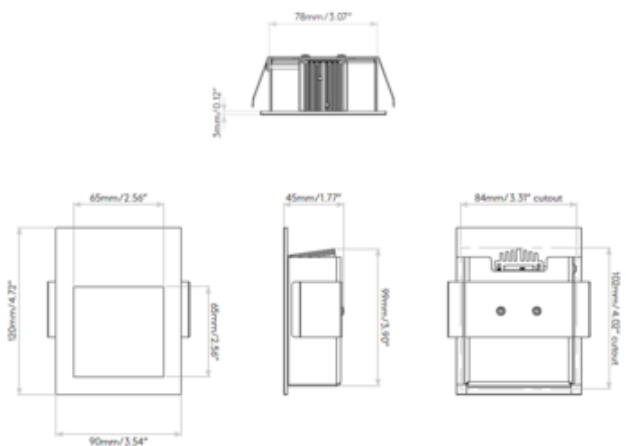

COMPANY

PROJECT

FIXTURE TYPE

APPROVED BY

DATE