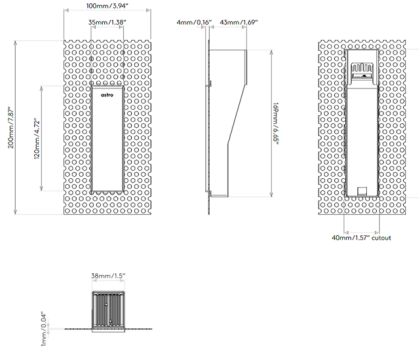

Lightology

lightology.com
866-954-4489
05-21-26

Project: _____
 Company: _____
 Location: _____ Fixture Type: _____
 SPEC #: **AST880914**
 Approved On: _____ Approved By: _____

Borgo 35 Vertical Trimless Recessed Step / Marker Light By Astro Lighting

Description

The Borgo 35 Trimless Recessed Step/Marker Light is a slim vertical light in Matte White finish. Non-IC rated. One 2 watt, 3000K color temperature LED module is included. Wall cutout: 6.69 inch height x 1.57 inch width. Recess depth: 1.69 inch. NOTE: Required LED driver sold separately. It is recommended using Astro Lighting's US website Driver Calculator Tool for determining recommended driver based on number of fixtures. Dimmer type dependent on driver selected.

Shown in matte white

Specifications

COLOR	N/A
BODY FINISH	Matte White
WATTAGE	2W
DIMMER	N/A
DIMENSIONS	1.38"W x 4.72"H x 1.69"D
INTEGRATED LED MODULE	1 x LED/2W/120V LED
COUNTRY OF ORIGIN	China

Technical Information