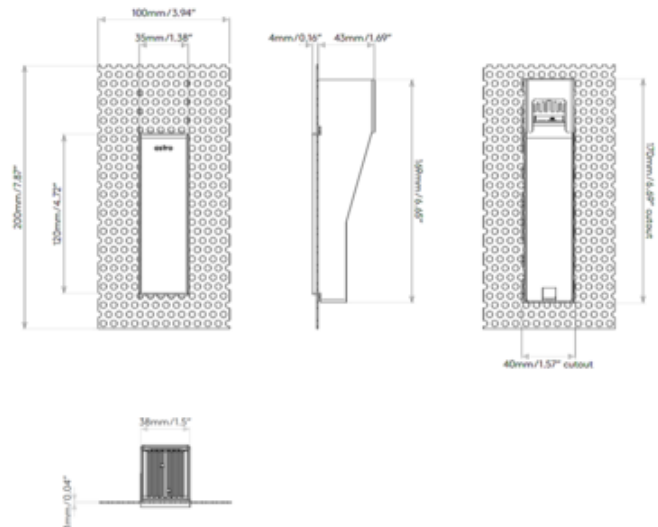

COMPANY	PROJECT	FIXTURE TYPE	APPROVED BY	DATE