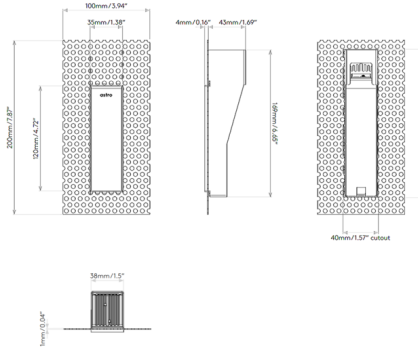

CLICK TO VIEW PRODUCT

Notes: