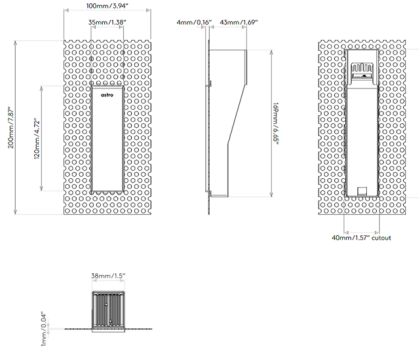

Lightology

lightology.com
866-954-4489
07-06-26

Project: _____
 Company: _____
 Location: _____ Fixture Type: _____
 SPEC #: **AST880914**
 Approved On: _____ Approved By: _____

Borgo 35 Vertical Trimless Recessed Step / Marker Light By Astro Lighting

Description

The Borgo 35 Trimless Recessed Step/Marker Light is a slim vertical light in Matte White finish. Non-IC rated. One 2 watt, 3000K color temperature LED module is included. Wall cutout: 6.69 inch height x 1.57 inch width. Recess depth: 1.69 inch. NOTE: Required LED driver sold separately. It is recommended using Astro Lighting's US website Driver Calculator Tool for determining recommended driver based on number of fixtures. Dimmer type dependent on driver selected.

Shown in matte white

Specifications

COLOR	N/A
BODY FINISH	Matte White
WATTAGE	2W
DIMMER	N/A
DIMENSIONS	1.38"W x 4.72"H x 1.69"D
INTEGRATED LED MODULE	1 x LED/2W/120V LED
COUNTRY OF ORIGIN	China

Technical Information