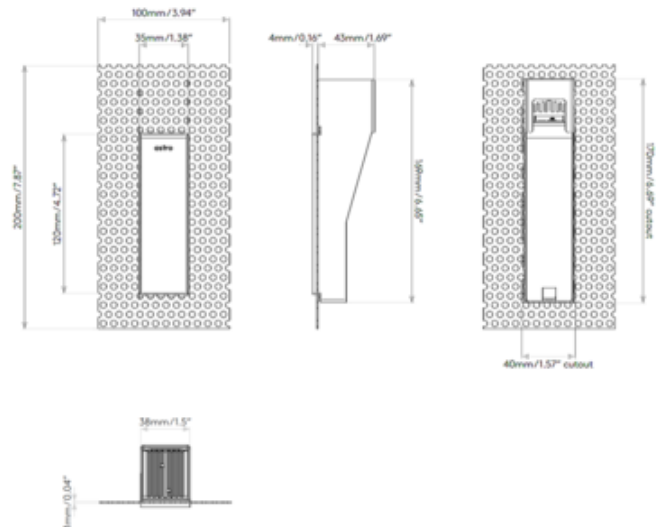

**BRAND**

Astro Lighting

**DESCRIPTION**

The Borgo 35 Trimless Recessed Step/Marker Light is a slim vertical light in Matte White finish. Non-IC rated. One 2 watt, 3000K color temperature LED module is included. Wall cutout: 6.69 inch height x 1.57 inch width. Recess depth: 1.69 inch. NOTE: Required LED driver sold separately. It is recommended using Astro Lighting's US website Driver Calculator Tool for determining recommended driver based on number of fixtures. Dimmer type dependent on driver selected.

Shown in: Matte White

<b>SHADE COLOR</b>	N/A
<b>BODY FINISH</b>	Matte White
<b>WATTAGE</b>	2W
<b>DIMMER</b>	N/A
<b>DIMENSIONS</b>	1.38"W x 4.72"H x 1.69"D
<b>INTEGRATED LED MODULE</b>	
<b>LAMP</b>	1 x LED/2W/120V LED

*Technical Information*

<b>LUMINOUS FLUX</b>	70 lumens
<b>LUMENS/WATT</b>	35.00
<b>LAMP COLOR</b>	3000K
<b>COLOR RENDERING</b>	90 CRI

**SPEC #** AST880914

COMPANY	PROJECT	FIXTURE TYPE	APPROVED BY	DATE