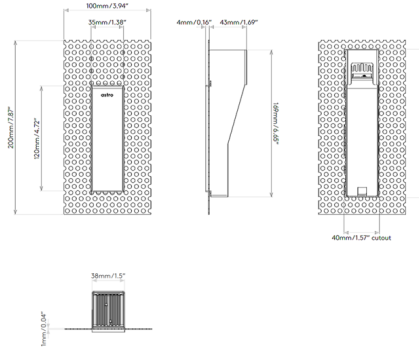

CLICK TO VIEW PRODUCT

Notes: