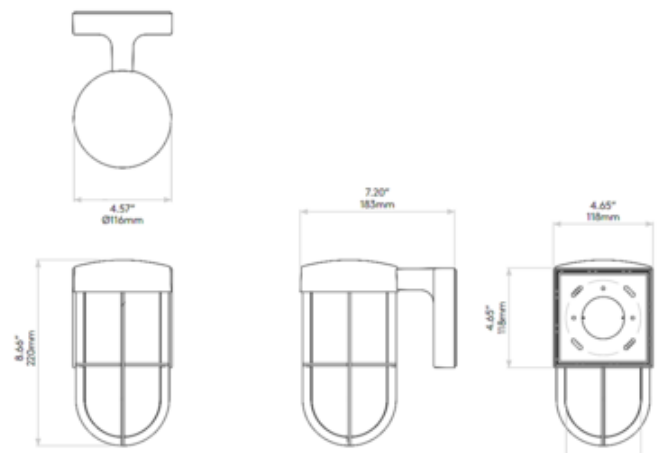

BRAND

Astro Lighting

DESCRIPTION

The Cabin Outdoor Wall Sconce brings an industrial vibe to your exterior space. The Clear jar shaped glass is enclosed by a cage of Antique Brass or Bronze. Mounts to a 4 inch octagon box. No LED driver required. Wet location rated. ETL listed.

SHADE COLOR	Frosted
BODY FINISH	Bronze
WATTAGE	12W
DIMMER	Standard 120V
DIMENSIONS	4.57"W x 8.66"H x 7.2"D
BULB NOT INCLUDED	
LAMP	1 x Edison/Medium (E26)/12W/120V LED

Technical Information

PRODUCT DIMENSIONS	Backplate: 4.5" Sq.
---------------------------	---------------------