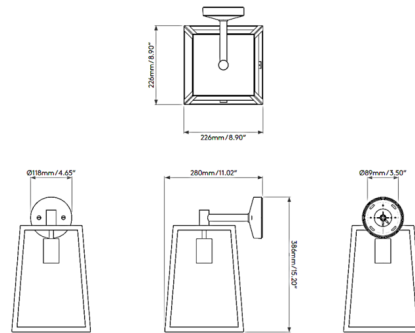

Description

The Calvi Outdoor Wall Sconce is a classic traditional piece, perfect in a variety of exterior spaces. Clear glass is complemented by a frame in Polished Nickel. Mounts to a 4 inch octagon box. No driver required.

Shown in polished nickel / clear

Specifications

COLOR Clear
 BODY FINISH Polished Nickel
 WATTAGE 12W
 DIMMER Standard 120V
 DIMENSIONS 8.9"W x 15.2"H x 11.02"D
 BULB NOT INCLUDED 1 x Edison/Medium (E26)/12W/120V LED
 OTHER BULB OPTIONS 1 x Edison ST-Shape/Medium (E26)/120V LED
 COUNTRY OF ORIGIN China

Technical Information

PRODUCT DIMENSIONS Backplate: 4.65" Sq.

CLICK TO VIEW PRODUCT

Notes: