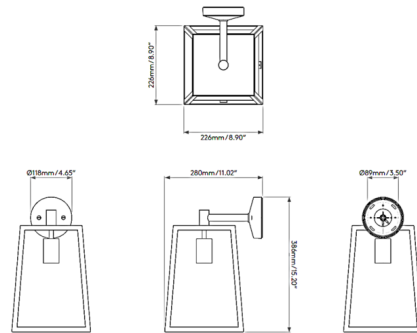

Shown in antique brass / clear

Specifications

COLOR	Clear
BODY FINISH	Antique Brass
WATTAGE	12W
DIMMER	Standard 120V
DIMENSIONS	8.9"W x 15.2"H x 11.02"D
BULB NOT INCLUDED	1 x Edison/Medium (E26)/12W/120V LED
COUNTRY OF ORIGIN	China

CLICK TO VIEW PRODUCT

Notes: