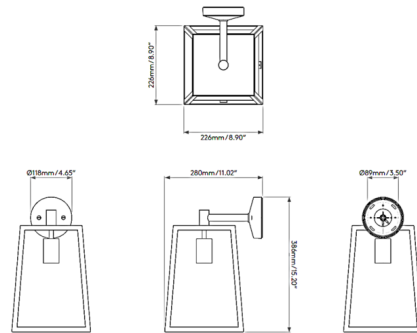

### Description

The Calvi Outdoor Wall Sconce is a classic traditional piece, perfect in a variety of exterior spaces. Clear glass is complemented by a frame in Textured Black, or Antique Brass. Mounts to a 4 inch octagon box. No driver required. Wet location rated. ETL listed.

### Specifications

COLOR	Clear
BODY FINISH	Antique Brass
WATTAGE	12W
DIMMER	Standard 120V
DIMENSIONS	8.9"W x 15.2"H x 11.02"D
BULB NOT INCLUDED	1 x Edison/Medium (E26)/12W/120V LED
COUNTRY OF ORIGIN	China