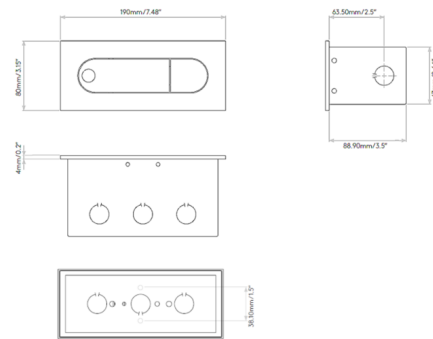

Description

The Digit Recessed Reading Wall Sconce is perfect where you want directional light. Arm tilts 90 degrees and head rotates 180 degrees. Light turns on when retracted from wall. The body nestles inside when not in use for a virtually flat look. No driver required. NOTE: Not intended for use with a standard US junction box - Includes IC rated junction box and requires special installation.

Shown in matte nickel

Specifications

COLOR	N/A
BODY FINISH	Matte Nickel
WATTAGE	3W
DIMMER	Not Dimmable
DIMENSIONS	7.48"W x 3.15"H x 2.68"D
INTEGRATED LED MODULE	1 x LED/3W/120V LED
COUNTRY OF ORIGIN	China