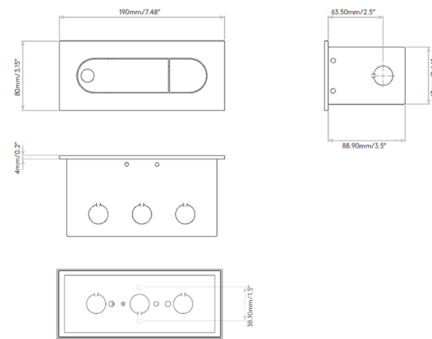

CLICK TO VIEW PRODUCT

Notes: