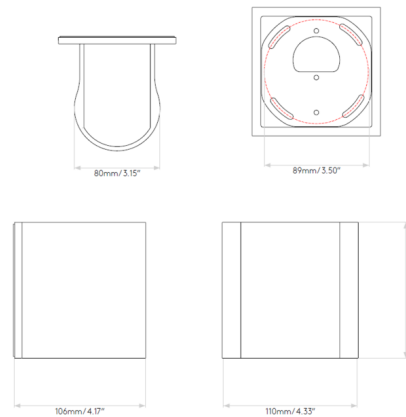

Description

The Dunbar Downlight Indoor/Outdoor Wall Sconce is a simple piece that will blend in virtually any style of home. Mounts to a 4 inch octagon box. No driver required. Wet location rated. ETL listed. Not dimmable.

Specifications

COLOR	N/A
BODY FINISH	Textured Black
WATTAGE	3.2W
DIMMER	Not Dimmable
DIMENSIONS	4.33"W x 4.33"H x 4.17"D
INTEGRATED LED MODULE	1 x LED/3.2W/120V LED
COUNTRY OF ORIGIN	China

Technical Information

PRODUCT DIMENSIONS	Backplate: 4.33" Sq.
COLOR RENDERING	90 CRI
LAMP COLOR	3000K
LUMENS/WATT	27.81
LUMINOUS FLUX	89 lumens

Shown in textured black

CLICK TO VIEW PRODUCT

Notes: