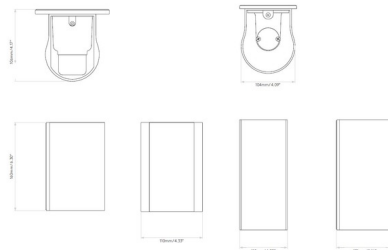

Description

The Dunbar Indoor/Outdoor Wall Sconce is a simple piece that will blend in virtually any style of home. Mounts to 4 inch octagon box. No driver required. Wet location rated. ETL listed. Not dimmable.

Specifications

COLOR N/A
BODY FINISH Textured Black
WATTAGE 5.9W
DIMMER Not Dimmable
DIMENSIONS 4.33"W x 6.3"H x 4.17"D
INTEGRATED LED MODULE 1 x LED/5.9W/120V LED
COUNTRY OF ORIGIN China

Technical Information

PRODUCT DIMENSIONS Backplate: 4.33" x 6.3"
COLOR RENDERING 90 CRI
LAMP COLOR 3000K
LUMENS/WATT 40.68
LUMINOUS FLUX 240 lumens

Shown in textured black

CLICK TO VIEW PRODUCT

Notes: