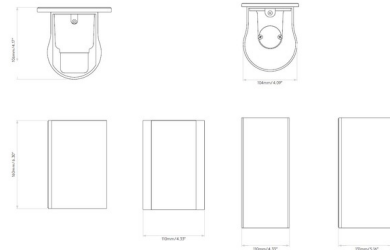

Description

The Dunbar Indoor/Outdoor Wall Sconce is a simple piece that will blend in virtually any style of home. Mounts to 4 inch octagon box. No driver required. Wet location rated. ETL listed. Not dimmable.

Shown in textured black

Specifications

COLOR	N/A
BODY FINISH	Textured Black
WATTAGE	5.9W
DIMMER	Not Dimmable
DIMENSIONS	4.33"W x 6.3"H x 4.17"D
INTEGRATED LED MODULE	1 x LED/5.9W/120V LED
COUNTRY OF ORIGIN	China

Technical Information

PRODUCT DIMENSIONS	Backplate: 4.33" x 6.3"
COLOR RENDERING	90 CRI
LAMP COLOR	3000K
LUMENS/WATT	40.68
LUMINOUS FLUX	240 lumens

CLICK TO VIEW PRODUCT

Notes: