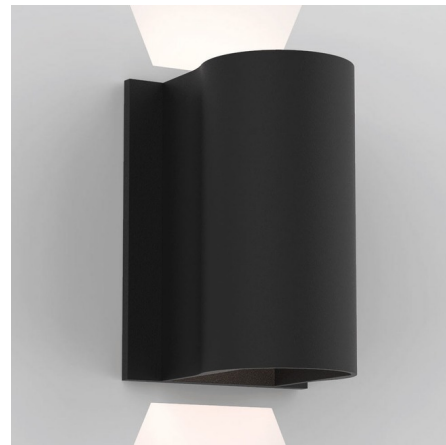

Lightology

lightology.com
866-954-4489
07-06-26

Project: _____

Company: _____

Location: _____ Fixture Type: _____

SPEC #: **AST880961**

Approved On: _____ Approved By: _____

Dunbar Indoor / Outdoor Wall Sconce By Astro Lighting

Description

The Dunbar Indoor/Outdoor Wall Sconce is a simple piece that will blend in virtually any style of home. Mounts to 4 inch octagon box. No driver required. Wet location rated. ETL listed. Not dimmable.

Specifications

COLOR N/A
BODY FINISH Textured Black
WATTAGE 5.9W
DIMMER Not Dimmable
DIMENSIONS 4.33"W x 6.3"H x 4.17"D
INTEGRATED LED MODULE 1 x LED/5.9W/120V LED
COUNTRY OF ORIGIN China

Technical Information

PRODUCT DIMENSIONS Backplate: 4.33" x 6.3"
COLOR RENDERING 90 CRI
LAMP COLOR 3000K
LUMENS/WATT 40.68
LUMINOUS FLUX 240 lumens

Shown in textured black

CLICK TO VIEW PRODUCT

Notes: