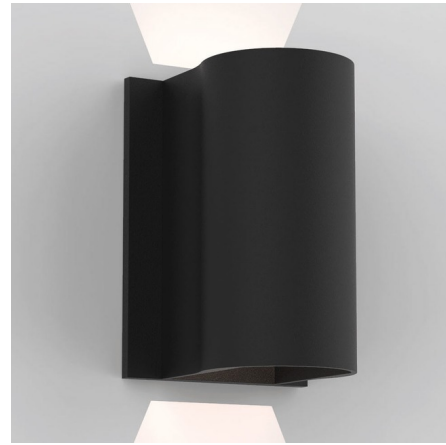

Lightology

lightology.com
866-954-4489
05-17-26

Project: _____

Company: _____

Location: _____ Fixture Type: _____

SPEC #: **AST880961**

Approved On: _____ Approved By: _____

Dunbar Indoor / Outdoor Wall Sconce By Astro Lighting

Description

The Dunbar Indoor/Outdoor Wall Sconce is a simple piece that will blend in virtually any style of home. Mounts to 4 inch octagon box. No driver required. Wet location rated. ETL listed. Not dimmable.

Shown in textured black

Specifications

COLOR	N/A
BODY FINISH	Textured Black
WATTAGE	5.9W
DIMMER	Not Dimmable
DIMENSIONS	4.33"W x 6.3"H x 4.17"D
INTEGRATED LED MODULE	1 x LED/5.9W/120V LED
COUNTRY OF ORIGIN	China

Technical Information

PRODUCT DIMENSIONS	Backplate: 4.33" x 6.3"
COLOR RENDERING	90 CRI
LAMP COLOR	3000K
LUMENS/WATT	40.68
LUMINOUS FLUX	240 lumens

CLICK TO VIEW PRODUCT

Notes: