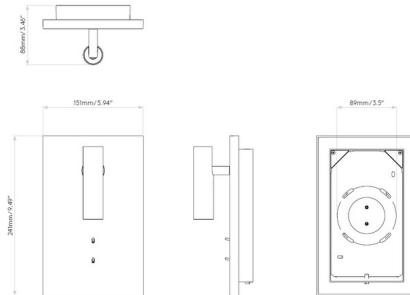

Description

The Edge Mini Reader Wall Sconce provides a dual light function, perfect when you want both ambient light and direct light. The steel panel washes your wall from behind while the tube, which can tilt 90 degrees and rotate 360 degrees, directs light exactly where you want it. Available in Matte White, Matte Nickel, Bronze, and Matte Black finishes. Can be mounted horizontally or vertically. Dual switch for dependent lighting. ADA compliant when tube is flat. Mounts to standard 4 inch junction box. Includes 120 volt LED driver. Reading Light: 78 lumens / Edge Light: 126 lumens.

Specifications

COLOR	N/A
BODY FINISH	Matte White
WATTAGE	11.7W
DIMMER	Not Dimmable
DIMENSIONS	5.94"W x 9.49"H x 3.46"D
INTEGRATED LED MODULE	1 x LED/8.5W/120V LED
INTEGRATED LED MODULE	1 x LED/3.2W/120V LED
COUNTRY OF ORIGIN	China

Technical Information

PRODUCT DIMENSIONS	Backplate: 8" x 4"
LAMP LIFE	50000 hours
COLOR RENDERING	80 CRI
LAMP COLOR	2700K
LUMENS/WATT	24.00
LUMINOUS FLUX	204 lumens

Shown in matte white

CLICK TO VIEW PRODUCT