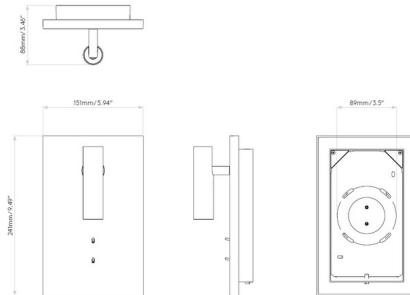

Description

The Edge Mini Reader Wall Sconce provides a dual light function, perfect when you want both ambient light and direct light. The steel panel washes your wall from behind while the tube, which can tilt 90 degrees and rotate 330 degrees, directs light exactly where you want it. Available in Matte White, Matte Nickel, Bronze, and Matte Black finishes. Can be mounted horizontally or vertically. Dual switch for dependent lighting. ADA compliant when tube is flat. Mounts to standard 4 inch junction box. Includes 120 volt LED driver. Reading Light: 78 lumens / Edge Light: 126 lumens.

Specifications

COLOR	N/A
BODY FINISH	Matte White
WATTAGE	11.7W
DIMMER	Not Dimmable
DIMENSIONS	5.94"W x 9.49"H x 3.46"D
INTEGRATED LED MODULE	1 x LED/8.5W/120V LED
INTEGRATED LED MODULE	1 x LED/3.2W/120V LED
COUNTRY OF ORIGIN	China

Technical Information

PRODUCT DIMENSIONS	Backplate: 8" x 4"
LAMP LIFE	50000 hours
COLOR RENDERING	80 CRI
LAMP COLOR	2700K
LUMENS/WATT	24.00
LUMINOUS FLUX	204 lumens

Shown in matte white

CLICK TO VIEW PRODUCT