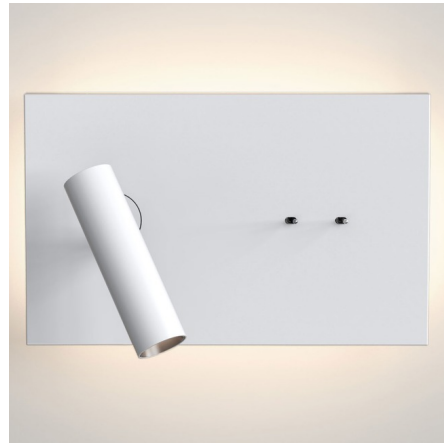

Lightology

lightology.com
866-954-4489
06-20-26

Project: _____

Company: _____

Location: _____ Fixture Type: _____

SPEC #: **AST880973**

Approved On: _____ Approved By: _____

Edge Reader Mini Wall Sconce By Astro Lighting

Description

The Edge Mini Reader Wall Sconce provides a dual light function, perfect when you want both ambient light and direct light. The steel panel washes your wall from behind while the tube, which can tilt 90 degrees and rotate 360 degrees, directs light exactly where you want it. Available in Matte White, Matte Nickel, Bronze, and Matte Black finishes. Can be mounted horizontally or vertically. Dual switch for dependent lighting. ADA compliant when tube is flat. Mounts to standard 4 inch junction box. Includes 120 volt LED driver. Reading Light: 78 lumens / Edge Light: 126 lumens.

Specifications

COLOR	N/A
BODY FINISH	Matte White
WATTAGE	11.7W
DIMMER	Not Dimmable
DIMENSIONS	5.94"W x 9.49"H x 3.46"D
INTEGRATED LED MODULE	1 x LED/8.5W/120V LED
INTEGRATED LED MODULE	1 x LED/3.2W/120V LED
COUNTRY OF ORIGIN	China

Technical Information

PRODUCT DIMENSIONS	Backplate: 8" x 4"
LAMP LIFE	50000 hours
COLOR RENDERING	80 CRI
LAMP COLOR	2700K
LUMENS/WATT	24.00
LUMINOUS FLUX	204 lumens

Shown in matte white

CLICK TO VIEW PRODUCT