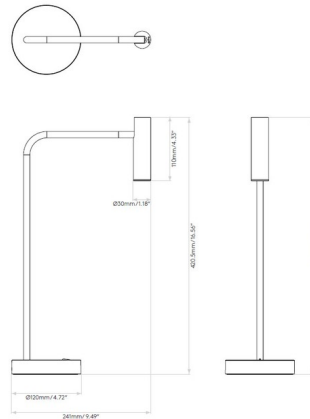

CLICK TO VIEW PRODUCT

Notes: