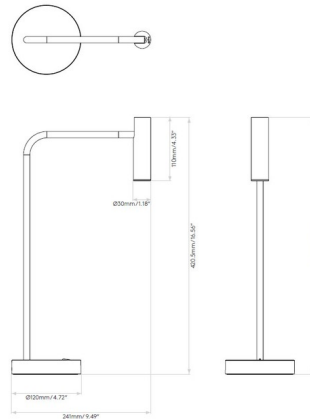

### Description

The Enna Desk Lamp brings a clean architectural vibe to a variety of spaces in your home. The cylindrical shade is complemented by a smooth stem and base. Head tilts 90 degrees and rotates 330 degrees. On/off switch is located on the base. ETL listed.

### Specifications

COLOR	N/A
BODY FINISH	Matte Black
WATTAGE	3.3W
DIMMER	N/A
DIMENSIONS	4.72"W x 17.72"H x 9.49"D
INTEGRATED LED MODULE	1 x LED/3.3W/120V LED
COUNTRY OF ORIGIN	China

### Technical Information

LAMP LIFE	60000 hours
BEAM ANGLE	18°
COLOR RENDERING	90 CRI
LAMP COLOR	2700K
LUMENS/WATT	43.64
LUMINOUS FLUX	144 lumens

Shown in matte black

CLICK TO VIEW PRODUCT

Notes: