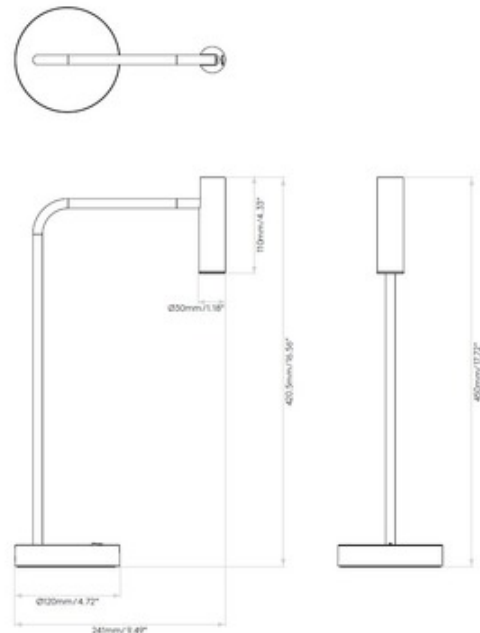

COMPANY	PROJECT	FIXTURE TYPE	APPROVED BY	DATE