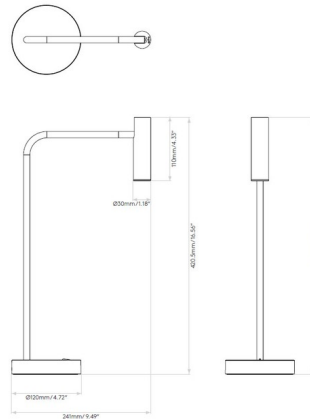

Description

The Enna Desk Lamp brings a clean architectural vibe to a variety of spaces in your home. The cylindrical shade is complemented by a smooth stem and base. Head tilts 90 degrees and rotates 330 degrees. On/off switch is located on the base. ETL listed.

Specifications

COLOR	N/A
BODY FINISH	Matte Gold
WATTAGE	3.3W
DIMMER	N/A
DIMENSIONS	4.72"W x 17.72"H x 9.49"D
INTEGRATED LED MODULE	1 x LED/3.3W/120V LED
COUNTRY OF ORIGIN	China

Technical Information

PRODUCT DIMENSIONS	Cord: 78.74"
LAMP LIFE	60000 hours
BEAM ANGLE	18°
COLOR RENDERING	90 CRI
LAMP COLOR	2700K
LUMENS/WATT	43.64
LUMINOUS FLUX	144 lumens