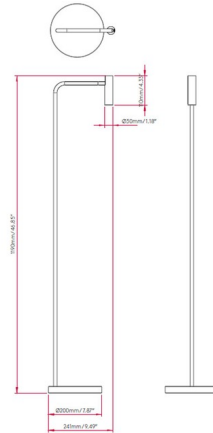

### Description

The Enna Floor Lamp brings a clean architectural vibe to a variety of spaces in your home. The cylindrical shade is complemented by a smooth stem and base. Head tilts 90 degrees and rotates 330 degrees. Available in Matte White, Matte Black, and Matte Gold finishes. In-line switch. ETL listed.

### Specifications

COLOR	N/A
BODY FINISH	Matte Black
WATTAGE	4.5W
DIMMER	Not Dimmable
DIMENSIONS	7.87"W x 46.85"H
INTEGRATED LED MODULE	1x LED/4.5W/120V LED
COUNTRY OF ORIGIN	China

### Technical Information

LAMP LIFE	60000 hours
COLOR RENDERING	90 CRI
LAMP COLOR	2700K
LUMENS/WATT	27.56
LUMINOUS FLUX	124 lumens

Shown in matte black

CLICK TO VIEW PRODUCT

Notes: