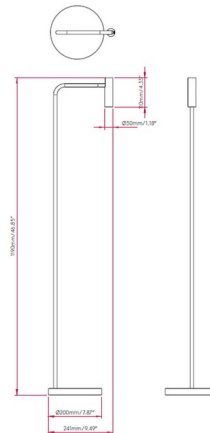

### Description

The Enna Floor Lamp brings a clean architectural vibe to a variety of spaces in your home. The cylindrical shade is complemented by a smooth stem and base. Head tilts 90 degrees and rotates 330 degrees. Available in Matte White, Matte Black, and Matte Gold finishes. In-line switch. ETL listed.

### Specifications

COLOR	N/A
BODY FINISH	Matte Black
WATTAGE	4.5W
DIMMER	Not Dimmable
DIMENSIONS	7.87"W x 46.85"H
INTEGRATED LED MODULE	1x LED/4.5W/120V LED
COUNTRY OF ORIGIN	China

### Technical Information

LAMP LIFE	60000 hours
COLOR RENDERING	90 CRI
LAMP COLOR	2700K
LUMENS/WATT	27.56
LUMINOUS FLUX	124 lumens

Shown in matte black

CLICK TO VIEW PRODUCT

Notes: