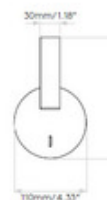

COMPANY	PROJECT	FIXTURE TYPE	APPROVED BY	DATE