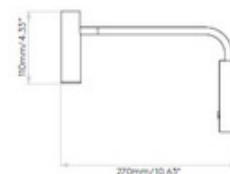

COMPANY	PROJECT	FIXTURE TYPE	APPROVED BY	DATE