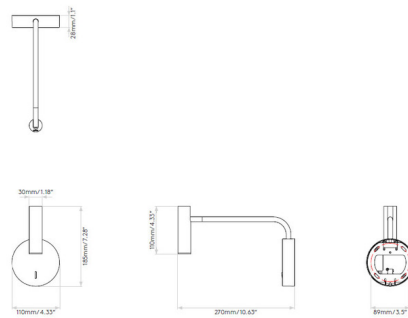

CLICK TO VIEW PRODUCT

Notes: