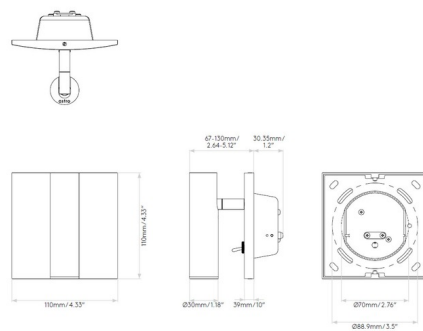

CLICK TO VIEW PRODUCT

Notes: