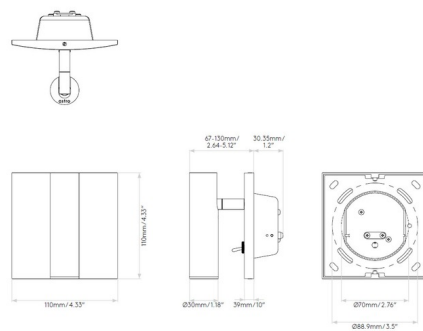

Description

The Enna Square Wall Sconce with Switch brings a clean architectural vibe to a variety of spaces in your home. The cylindrical shade is complemented by a smooth form. Head tilts 90 degrees and rotates 330 degrees. On/off switch is located on backplate. Mounts to a 4 inch octagon box. No LED driver required.

Shown in matte nickel

Specifications

COLOR	N/A
BODY FINISH	Matte Nickel
WATTAGE	4.5W
DIMMER	Not Dimmable
DIMENSIONS	4.33"W x 4.33"H x 5.12"D
INTEGRATED LED MODULE	1 x LED/4.5W/120V LED
COUNTRY OF ORIGIN	China

Technical Information

PRODUCT DIMENSIONS	Backplate: 4.33" Sq.
LAMP LIFE	60000 hours
COLOR RENDERING	90 CRI
LAMP COLOR	2700K
LUMENS/WATT	24.67
LUMINOUS FLUX	111 lumens

CLICK TO VIEW PRODUCT

Notes: