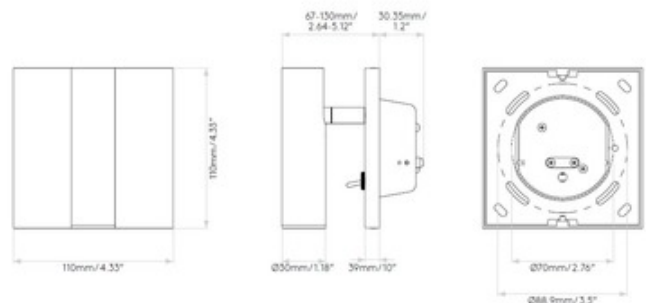

COMPANY

PROJECT

FIXTURE TYPE

APPROVED BY

DATE