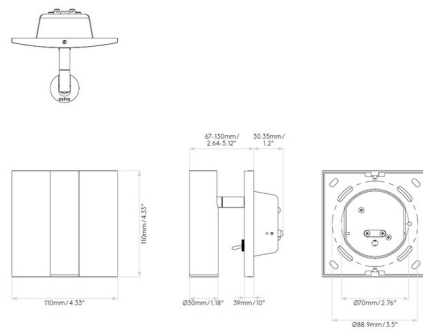

CLICK TO VIEW PRODUCT

Notes: