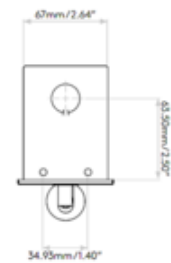

BRAND

Astro Lighting

DESCRIPTION

The Fuse Recessed Wall Sconce without Switch has an adjustable arm to direct light exactly where you want. The tube shaped arm can nestle into its base when not in use. Available in a Gloss White or Anodized Aluminum. ADA compliant. ETL listed. Includes a recessed junction box. Integrated LED driver. No on/off switch. NOTE: DOES NOT MOUNT TO A STANDARD US JUNCTION BOX - INCLUDES JUNCTION BOX - SEE LINE DRAWING.

SHADE COLOR	N/A
BODY FINISH	Anodized Aluminum
WATTAGE	2W
DIMMER	Low Voltage Electronic
DIMENSIONS	2.95"W x 7.87"H x 4.01"D
INTEGRATED LED MODULE	
LAMP	1 x LED/2W/120V LED

SPEC #

AST881003

COMPANY

PROJECT

FIXTURE TYPE