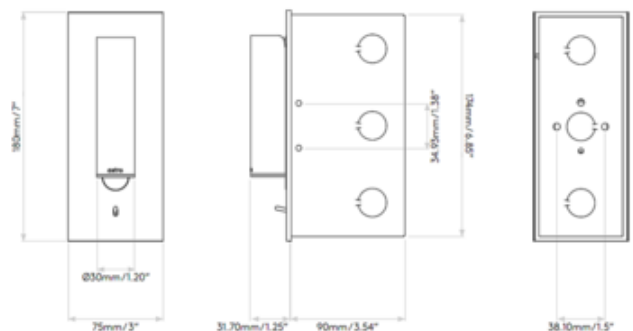

BRAND

Astro Lighting

DESCRIPTION

The Fuse Recessed Wall Sconce without Switch has an adjustable arm to direct light exactly where you want. The tube shaped arm can nestle into its base when not in use. Available in a Gloss White or Anodized Aluminum. ADA compliant. ETL listed. Includes a recessed junction box. Integrated LED driver. No on/off switch. NOTE: DOES NOT MOUNT TO A STANDARD US JUNCTION BOX - INCLUDES JUNCTION BOX - SEE LINE DRAWING.

SHADE COLOR	N/A
BODY FINISH	Anodized Aluminum
WATTAGE	2W
DIMMER	Low Voltage Electronic
DIMENSIONS	2.95"W x 7.87"H x 4.01"D
INTEGRATED LED MODULE	
LAMP	1 x LED/2W/120V LED

SPEC # AST881003

COMPANY	PROJECT	FIXTURE TYPE	APPROVED BY	DATE