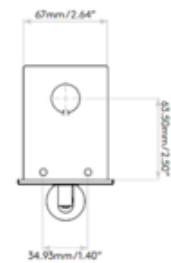

BRAND

Astro Lighting

DESCRIPTION

The Fuse Recessed Wall Sconce without Switch has an adjustable arm to direct light exactly where you want. The tube shaped arm can nestle into its base when not in use. Available in a Gloss White or Anodized Aluminum. ADA compliant. ETL listed. Includes a recessed junction box. Integrated LED driver. No on/off switch. NOTE: DOES NOT MOUNT TO A STANDARD US JUNCTION BOX - INCLUDES JUNCTION BOX - SEE LINE DRAWING.

SHADE COLOR	N/A
BODY FINISH	Anodized Aluminum
WATTAGE	2W
DIMMER	Low Voltage Electronic
DIMENSIONS	2.95"W x 7.87"H x 4.01"D
INTEGRATED LED MODULE	
LAMP	1 x LED/2W/120V LED

SPEC # AST881003

COMPANY	PROJECT	FIXTURE TYPE	APPROVED BY	DATE