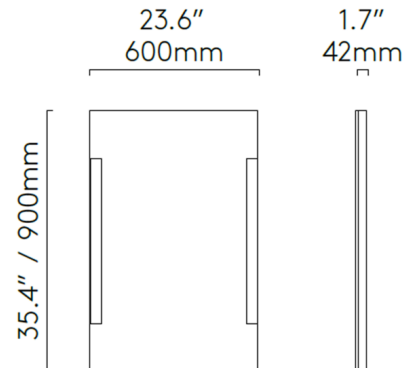

Description

The Imola Bathroom Mirror with Light features a 13.7 watt integral LED module, dimmable with a 0-10V dimmer, sold separately. Mounts to a 4 inch octagon box. No driver required. ETL listed. Suitable for damp locations. ADA compliant.

Shown in mirror

Specifications

COLOR	N/A
BODY FINISH	Mirror
WATTAGE	13.7W
DIMMER	0-10V
DIMENSIONS	23.6"W x 35.4"H x 1.7"D
INTEGRATED LED MODULE	1 x LED/13.7W/120V LED
COUNTRY OF ORIGIN	China

Technical Information