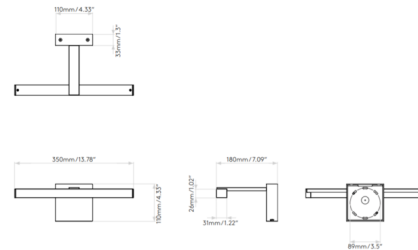

### Specifications

COLOR . . . . . White  
 BODY FINISH . . . . . Polished Chrome  
 WATTAGE . . . . . 4W  
 DIMMER . . . . . Not Dimmable  
 DIMENSIONS . . . . . 13.78"W x 4.33"H x 7.09"D  
 INTEGRATED LED MODULE . . . . . 1 x LED/4W/120V LED  
 COUNTRY OF ORIGIN . . . . . China

### Technical Information

PRODUCT DIMENSIONS . . . . . Backplate: 4.33" Sq.  
 LAMP LIFE . . . . . 30000 hours  
 COLOR RENDERING . . . . . 80 CRI  
 LAMP COLOR . . . . . 3000K  
 LUMENS/WATT . . . . . 73.25  
 LUMINOUS FLUX . . . . . 293 lumens