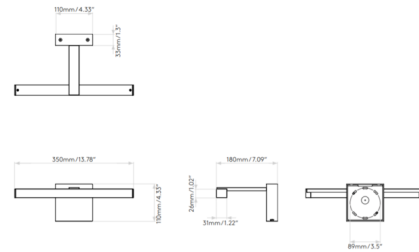

Description

The Kashima Bathroom Vanity Light is a clean simple piece, perfect in virtually any style room. A White diffuser is complemented with a Polished Nickel finish. Mounts to a standard junction box. Includes LED driver. Damp location rated. ETL listed.

Shown in polished chrome / white

Specifications

COLOR	White
BODY FINISH	Polished Chrome
WATTAGE	4W
DIMMER	Not Dimmable
DIMENSIONS	13.78"W x 4.33"H x 7.09"D
INTEGRATED LED MODULE	1 x LED/4W/120V LED
COUNTRY OF ORIGIN	China

Technical Information

PRODUCT DIMENSIONS	Backplate: 4.33" Sq.
LAMP LIFE	30000 hours
COLOR RENDERING	80 CRI
LAMP COLOR	3000K
LUMENS/WATT	73.25
LUMINOUS FLUX	293 lumens

CLICK TO VIEW PRODUCT

Notes: