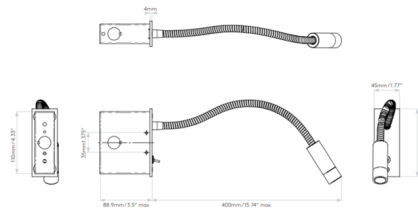

### Description

Leo Wall Sconce has a snake like arm to direct light exactly where you want and features an on/off switch directly on the backplate of the fixture. Includes LED module and driver and special slim junction box. Note: Does not mount to standard 4 inch octagonal box and must be installed with included junction box.

### Specifications

COLOR . . . . . N/A  
 BODY FINISH . . . . . Bronze  
 WATTAGE . . . . . 4.3W  
 DIMMER . . . . . Not Dimmable  
 DIMENSIONS . . . . . 1.77"W x 4.72"H x 15.74"D  
 INTEGRATED LED MODULE . . . . . 1 x LED/4.3W/120V LED  
 COUNTRY OF ORIGIN . . . . . China